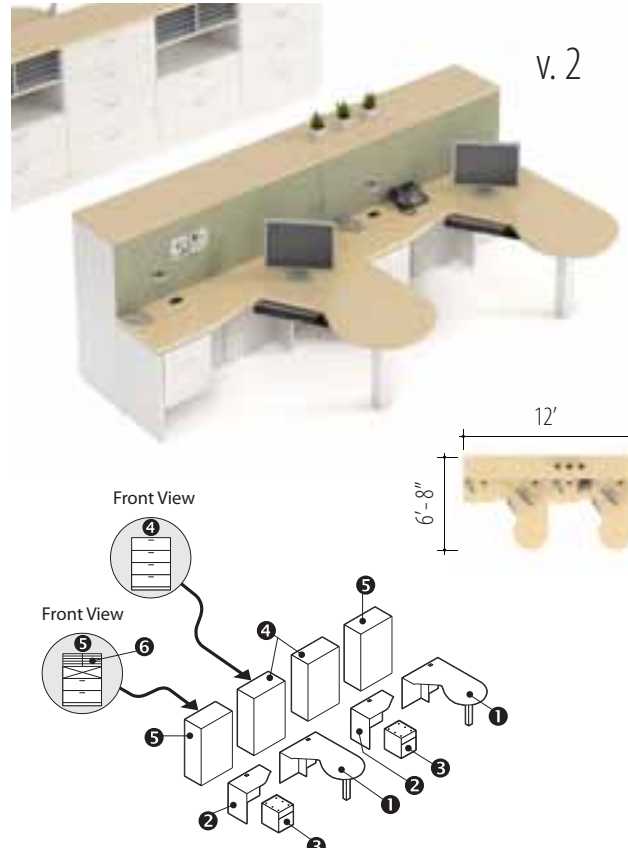

Description	Qty	Model
1 Extended Corner Island (R)	2	Z3660EPMR
2 Return (L)	2	Z243616RL
3 Box/Box/ File Shell	2	Z16L2BFS
4 Storage Module (3 File)	2	Z36M43F
5 Storage Module (1 File, 2 Open)	2	Z36M4FN
6 Horizontal Pigeon Hole	2	ZHS60
7 Collator	2	Z36MQU
8 Divide Glaze Panel 12" H	2	DGP1224
8 Divide Post 12" H	4	DPOST12

Description	Qty	Model
1 Extended Corner Island (R)	2	Z3660EPTM
2 Return (L)	2	Z203616RL
3 Hanging Pedestal (Box/File)	2	ZHPBF18
4 Storage Module (4 File)	2	Z36M54F
5 Storage Module (2 File, 2 Open)	2	Z36M5EN
6 Collator	2	Z36MQU

Description	Qty	Model
1 Extended Corner Island (R)	1	Z3660EDMR
2 Extended Corner Island (L)	1	Z3660EDML
3 Return (L)	1	Z203616RL
4 Return (R)	1	Z203616RR
5 Hanging Pedestal (Box/File)	2	ZHPBF18
6 Storage Module (2 File w /Doors)	2	Z36M5E Z1
7 Storage Module (2 File, 1 Open)	2	Z36M4EN
8 Divide Glaze Panel 24" H	1	DGP2430
8 Divide Post 24" H	2	DPOST24
9 Collator	2	Z36MQU