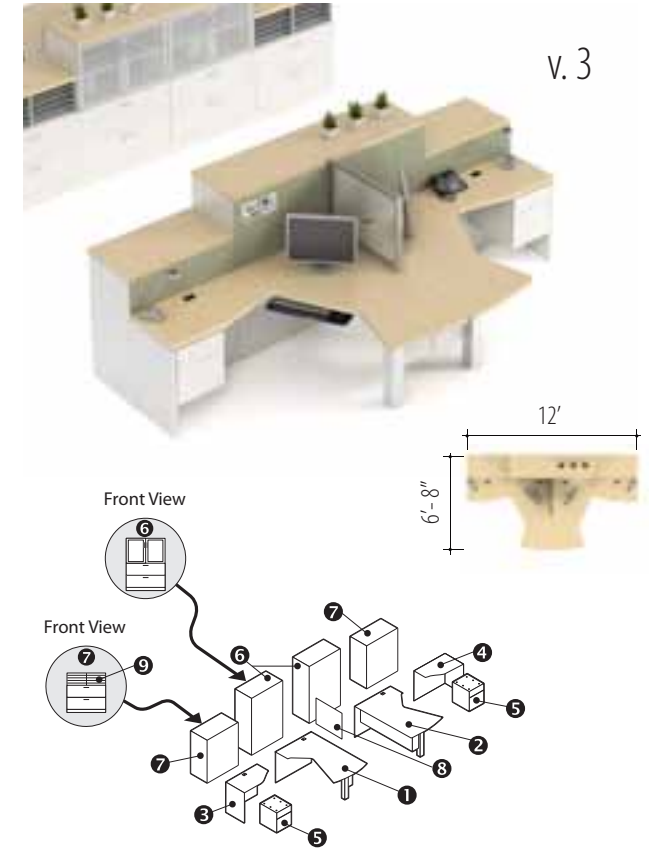

Description	Qty	Model
1 Extended Corner Island (R)	2	Z3660EPMR
2 Return (L)	2	Z243616RL
3 Box/Box/ File Shell	2	Z16L2BFS
4 Storage Module (3 File)	2	Z36M43F
5 Storage Module (1 File, 2 Open)	2	Z36M4FN
6 Horizontal Pigeon Hole	2	ZHS60
7 Collator	2	Z36MQU
8 Divide Glaze Panel 12" H	2	DGP1224
8 Divide Post 12" H	4	DPOST12

Description	Qty	Model
1 Extended Corner Island (R)	2	Z3660EPTM
2 Return (L)	2	Z203616RL
3 Hanging Pedestal (Box/File)	2	ZHPBF18
4 Storage Module (4 File)	2	Z36M54F
5 Storage Module (2 File, 2 Open)	2	Z36M5EN
6 Collator	2	Z36MQU

Description	Qty	Model
1 Extended Corner Island (R)	1	Z3660EDMR
2 Extended Corner Island (L)	1	Z3660EDML
3 Return (L)	1	Z203616RL
4 Return (R)	1	Z203616RR
5 Hanging Pedestal (Box/File)	2	ZHPBF18
6 Storage Module (2 File w /Doors)	2	Z36M5E Z1
7 Storage Module (2 File, 1 Open)	2	Z36M4EN
8 Divide Glaze Panel 24" H	1	DGP2430
8 Divide Post 24" H	2	DPOST24
9 Collator	2	Z36MQU