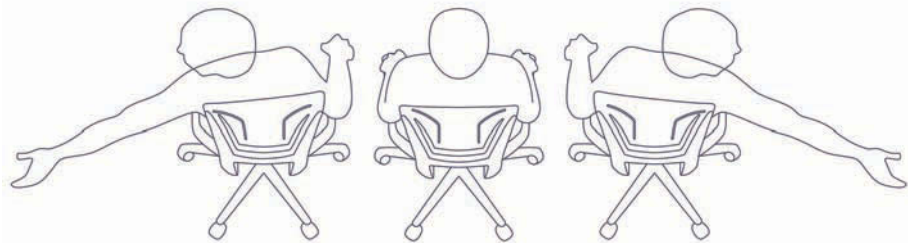

DESCRIPTION		DIMENSIONS			SEAT HEIGHT
		W	D	H	
		IN	IN	IN	IN
		mm	mm	mm	mm
1901 Armless Mesh Medium Posture Back Mesh back with upholstered seat. 1901L As above but upholstered in Leather.		19.5 495	23.5 597	38 965	16.5-20.5 419-521
1902 Armless Polypropylene Medium Posture Back Perforated flexible polypropylene back with upholstered seat. 1902L As above but upholstered in Leather.		19.5 495	23.5 597	38 965	16.5-20.5 419-521
1903 Armless Upholstered Medium Posture Back Upholstered back with upholstered seat. 1903L As above but upholstered in Leather.		19.5 495	23.5 597	38 965	16.5-20.5 419-521
1906 Mesh Medium Posture Back Mesh back with upholstered seat. 1906L As above but upholstered in Leather.		25.5 648	23.5 597	38 965	16.5-20.5 419-521

DESCRIPTION		DIMENSIONS			SEAT HEIGHT
		W	D	H	
		IN	IN	IN	IN
		mm	mm	mm	mm
1907 Polypropylene Medium Posture Back Perforated flexible polypropylene back with upholstered seat. 1907L As above but upholstered in Leather.		25.5 648	23.5 597	38 965	16.5-20.5 419-521
1908 Upholstered Medium Posture Back Upholstered back with upholstered seat. 1908L As above but upholstered in Leather.		25.5 648	23.5 597	38 965	16.5-20.5 419-521
1909 Upholstered Back Cover May be ordered separately and easily installed for use on plastic models only. 1909L As above but upholstered in Leather.		20.5 521	19 483	0.83 10	N/A N/A

Global - Canada, The Global Group
1350 Flint Rd., Downsview ON Canada M3J 2J7
Sales & Marketing: Tel (1-877) 446-2251
Customer Service: Fax (800) 361-3182
Government Customer Service: Fax (416) 739-6319

Global - U.S.A.
17 West Stow Road P.O. Box 562
Marlton New Jersey U.S.A. 08053
Tel (856) 596-3390 (800) 220-1900
Fax (856) 596-5684

Global - International
560 Supertest Road Downsview
Ontario Canada M3J 2M6
Tel (416) 661-3660 (800) 668-5870
Fax (416) 667-1821

GGI Office Furniture (UK) Ltd.
Global Way Darwen
Lancashire UK BB3 0RW
Tel +44(0) 1254 778500
Fax +44(0) 1254 778519

Visit us on the World Wide Web at www.globaltotaloffice.com Offices throughout Canada, United States, United Kingdom, France, Australia and Brazil. Distribution around the world. A member of the Global Group. © 2011 ®™ Trade-Marks of GLOBAL TOTAL OFFICE. These products may be covered by one or more issued patents or pending patent applications in Canada, the U.S. and elsewhere. All intellectual property rights in applicable trademarks, patents and industrial designs are strictly reserved. Made in Canada. Specifications are correct at time of printing. Printed in Canada. Creative / Global Group Design Center 260511 11.0033