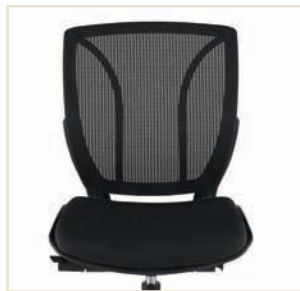

1901 Medium Back, Armless.
Mesh: Midnight Black (MB).