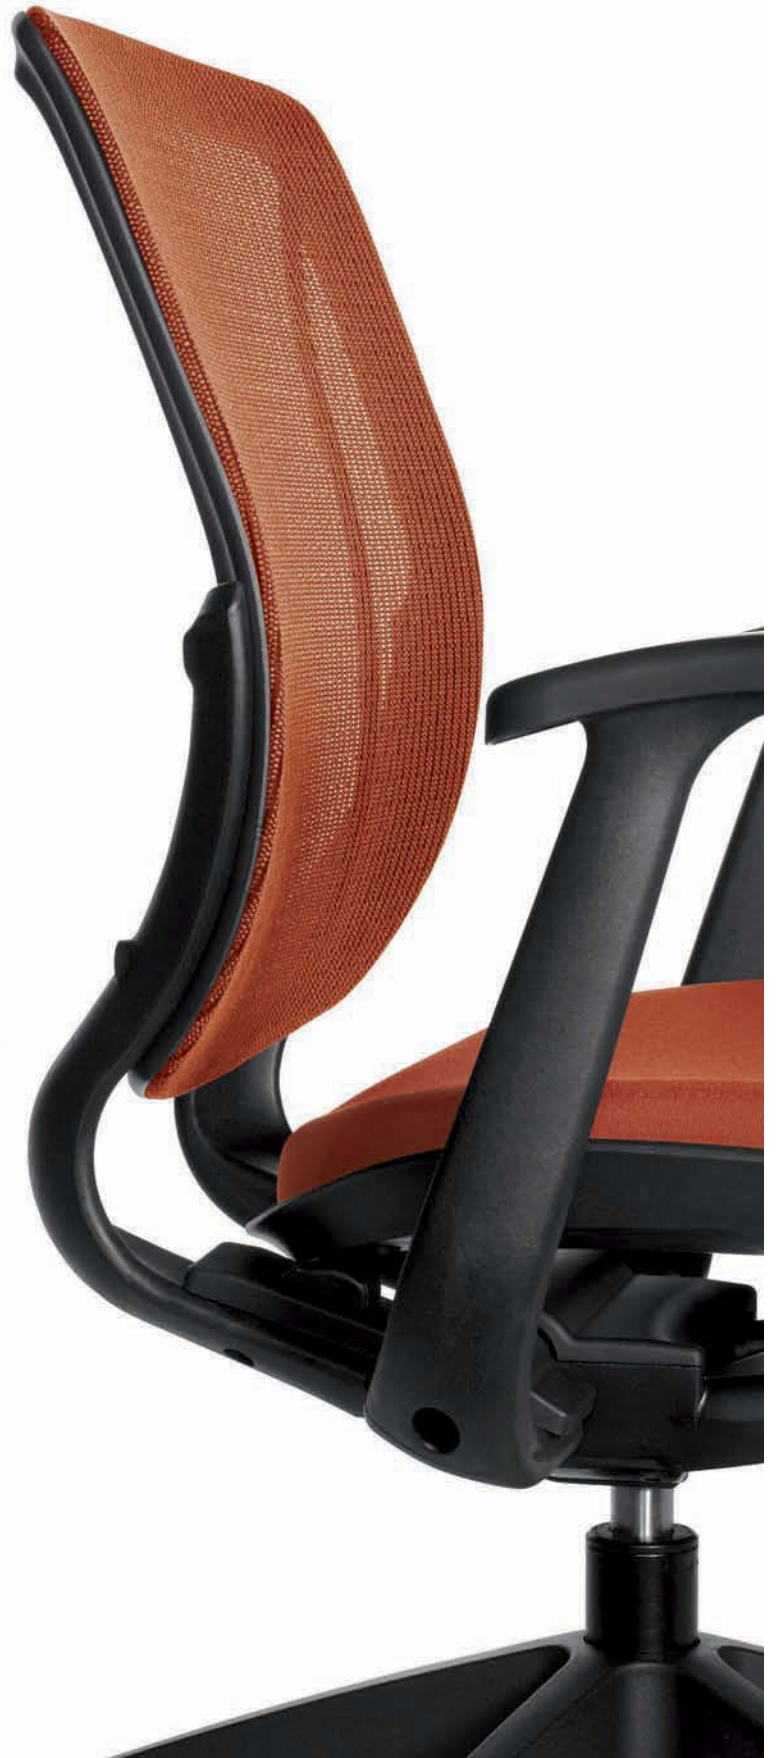

Roma™

the perfect everywhere chair