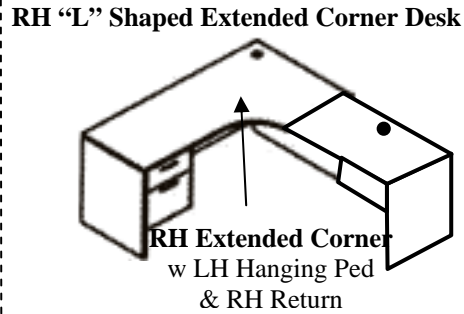

Standard Desks, Shapes & Options

Options Standard 6" Increments
 Width 24" - 72" Depth 24" - 48"
Made to Measure is available

Pedestal & Storage Options

Credenza Options

Options for Hutches