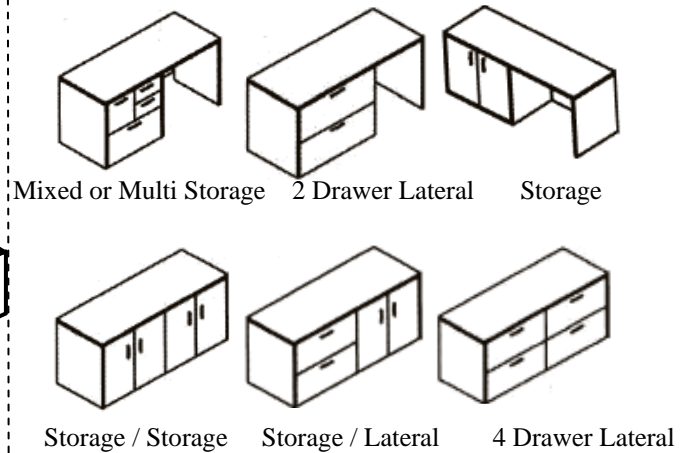

Standard Desks, Shapes & Options

Options Standard 6" Increments
 Width 24" - 72" Depth 24" - 48"
Made to Measure is available

Pedestal & Storage Options

Credenza Options

Options for Hutches