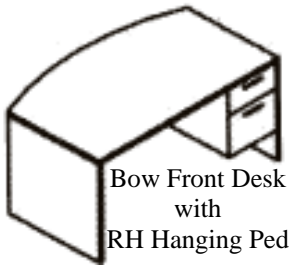

Standard Desks, Shapes & Options

Options Standard 6" Increments
 Width 24" - 72" Depth 24" - 48"
Made to Measure is available

Pedestal & Storage Options

Credenza Options

Options for Hutches