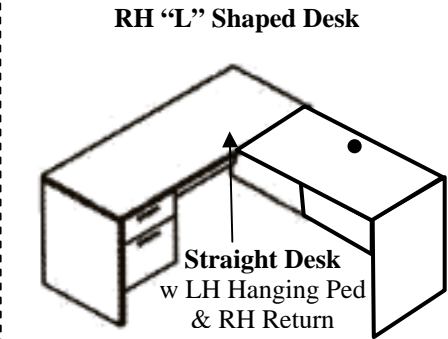

Standard Desks, Shapes & Options

Options Standard 6" Increments
 Width 24" - 72" Depth 24" - 48"
Made to Measure is available

Pedestal & Storage Options

Credenza Options

Options for Hutches