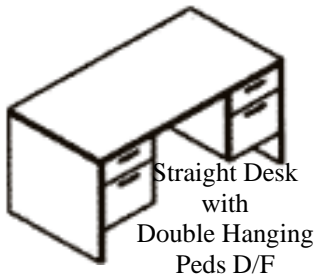

Standard Desks, Shapes & Options

Options Standard 6" Increments
 Width 24" - 72" Depth 24" - 48"
Made to Measure is available

Pedestal & Storage Options

Credenza Options

Options for Hutches