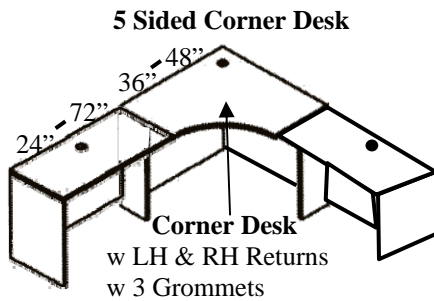

Standard Desks, Shapes & Options

Options Standard 6" Increments
 Width 24" - 72" Depth 24" - 48"
Made to Measure is available

Pedestal & Storage Options

Credenza Options

Options for Hutches