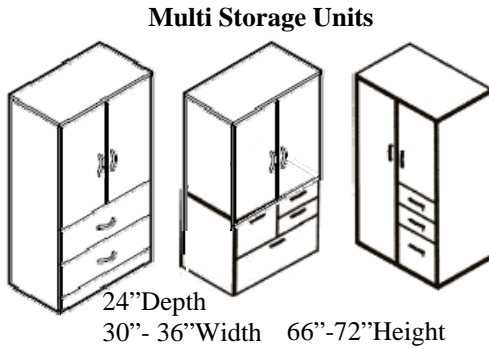

Standard Desks, Shapes & Options

Options Standard 6" Increments
 Width 24" - 72" Depth 24" - 48"
Made to Measure is available

Pedestal & Storage Options

Credenza Options

Options for Hutches