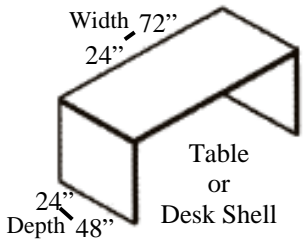

Standard Desks, Shapes & Options

Options Standard 6" Increments
 Width 24" - 72" Depth 24" - 48"
Made to Measure is available

Pedestal & Storage Options

Credenza Options

Options for Hutches