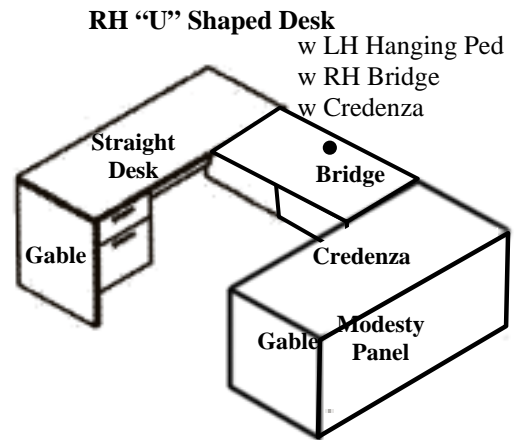

Standard Desks, Shapes & Options

Options Standard 6" Increments
 Width 24" - 72" Depth 24" - 48"
Made to Measure is available

Pedestal & Storage Options

Credenza Options

Options for Hutches