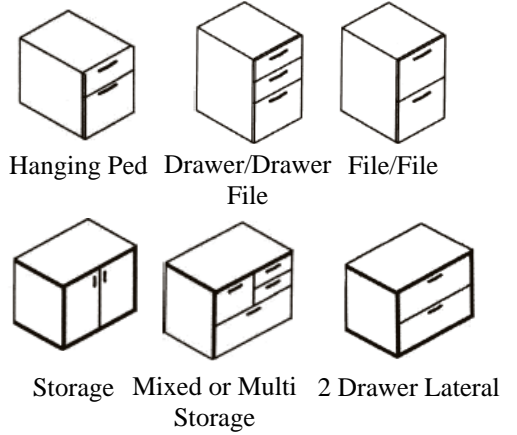

Standard Desks, Shapes & Options

Options Standard 6" Increments
 Width 24" - 72" Depth 24" - 48"
Made to Measure is available

Pedestal & Storage Options

Credenza Options

Options for Hutches