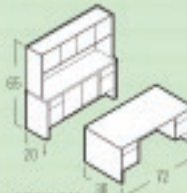

IN-STOCK LAMINATES

GENOA LAMINATES	RAW	OTR
	AKUM HONEY	QUARTZINO MARQUAN
	TMP	GRY
	TIGER MAPLE	GRY

GENOA™
Package GENO110A
SALE $1,360.00