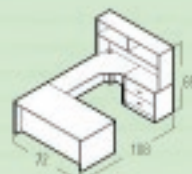

Adaptabilities*
Package ADAP151AL
SALE \$863.00

Adaptabilities*
Package ADAP375AR
SALE \$1,357.00

Adaptabilities*
Package ADAP376AR
SALE \$1,754.00

BUNGEE TABLES

Specifying tables has never been easier – BUNGEE comes complete with top, legs, and Bungee cords for an innovative table solution. Ideal for classrooms, training rooms and boardrooms, BUNGEE tables are quickly and easily reconfigured without ever needing a tool. Tops are 1" thick.