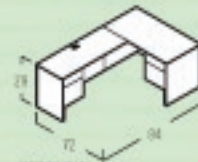

GENOA™
Package GENO151AL
SALE $629.00