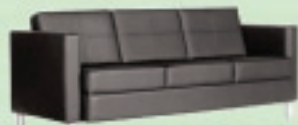

CITI TABLET™

new | 2009

CITI™ SERIES

Citi Series shown with optional tablet arm features tablets that rotate, have rounded corners and curved sides. Tablets can be ordered right or left handed and are large enough to support a full size lap top computer.

7875RTL / 7875LTL
Lounge chair with Right/Left Handed Tablet.
Laminato Finish. Fully upholstered, fixed cushions.

SALE \$498.00

7875
Citi Lounge Chair
Fixed top stitched cushions.

SALE \$365.00

7876
Citi Two Seater Sofa
Fixed top stitched cushions.

SALE \$512.00

7877
Citi Three Seater Sofa
Fixed top stitched cushions.

SALE \$659.00

STYLE & COMFORT

STYLE & COMFORT

Model: OT611648
Mesh Synchro Tilt
Height adjustable arms, Fabric.

SALE \$226.00

Global Certified Products are in compliance with the stringent emission guidelines set by the GREENGUARD Environmental Institute.