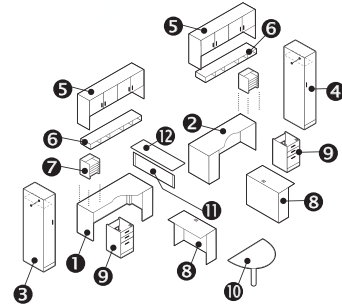

ZIRA™

Teaming IDT 01

Zira™ shown in Avant Honey (AWH) & Constellation Oatmeal (CSO)

v. 1

Starting At:

Low Pressure \$10,894  
High Pressure \$11,880

Description	Qty	Model
1 Extended Corner (R)	1	Z2472FNR
2 Extended Corner (L)	1	Z2472NFL
3 Personal Tower (R)	1	Z24L6ER
4 Personal Tower (L)	1	Z24L6EL
5 Hutch	2	Z72S36H
6 Horizontal Pigeon Hole	2	ZHS72
7 Vertical Pigeon Hole	2	ZVS14
8 Connectable Table (R)	1	Z2436R
9 Connectable Table (L)	1	Z2436L
10 Shell	2	Z16M2ES
11 Shell	2	Z16M2BFS
12 End Shelf (R)	1	Z24L2ESHR
13 End Shelf (L)	1	Z24L2ESHL
14 Divide Post 12" H	2	DPOST12
14 Divide Glazed Panel 12" H	1	DGP1248
15 Divide Transaction Top	1	DATT48

v. 2

Starting At:

Low Pressure \$8,494  
High Pressure \$9,509

Description	Qty	Model
1 Extended Corner (R)	1	Z2472FNR
2 Extended Corner (L)	1	Z2472NFL
3 Wardrobe Cabinet (L)	1	Z12L6WAL
4 Wardrobe Cabinet (R)	1	Z12L6WAR
5 Hutch	2	Z72S36H
6 Horizontal Pigeon Hole	2	ZHS72
7 Vertical Pigeon Hole	2	ZVS14
8 Connectable Table (R)	1	Z2436R
8 Connectable Table (L)	2	Z2436L
9 Shell	2	Z16M2BFS
10 Radius Spanner Island	1	Z48RS
11 Divide Post 12" H	2	DPOST12
11 Divide Glazed Panel 12" H	1	DGP1248
12 Divide Transaction Top	1	DATT48