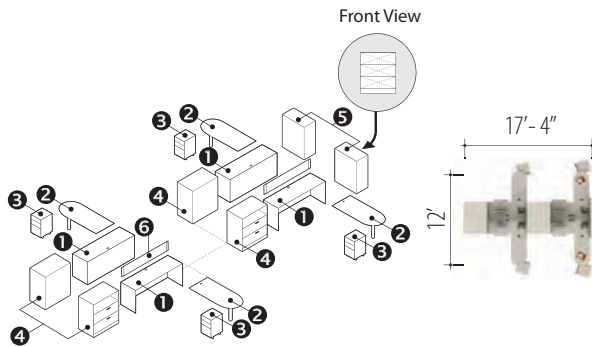

| Teaming IDT 07 |

Shown in Tiger Walnut (TWL) & White (WHT)

v. 1

**Starting At:**

Low Pressure \$13,078  
High Pressure \$15,652

Description	Qty	Model
1 Freestanding Table	4	Z2460T
2 "D" Island	4	Z2448I
3 Mobile Pedestal	4	ZMPBBF19
4 Storage Module	4	Z36L4EN
5 Storage Module	2	Z30S4SHN
6 Divide Glaze Panel 12"H	2	DGP1260
6 Divide Post 12"H	4	DPOST12