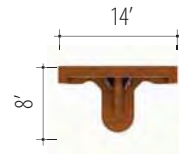

v. 1

Starting At:

Low Pressure $10,894
High Pressure $11,880

Description	Qty	Model
1 Extended Corner (R)	1	Z2472FNR
2 Extended Corner (L)	1	Z2472NFL
3 Personal Tower (R)	1	Z24L6ER
4 Personal Tower (L)	1	Z24L6EL
5 Hutch	2	Z72S36H
6 Horizontal Pigeon Hole	2	ZHS72
7 Vertical Pigeon Hole	2	ZVS14
8 Connectable Table (R)	1	Z2436R
9 Connectable Table (L)	1	Z2436L
10 Shell	2	Z16M2ES
11 Shell	2	Z16M2BFS
12 End Shelf (R)	1	Z24L2ESHR
13 End Shelf (L)	1	Z24L2ESHL
14 Divide Post 12" H	2	DPOST12
14 Divide Glazed Panel 12" H	1	DGP1248
15 Divide Transaction Top	1	DATT48

v. 2

Starting At:

Low Pressure $8,494
High Pressure $9,509

Description	Qty	Model
1 Extended Corner (R)	1	Z2472FNR
2 Extended Corner (L)	1	Z2472NFL
3 Wardrobe Cabinet (L)	1	Z12L6WAL
4 Wardrobe Cabinet (R)	1	Z12L6WAR
5 Hutch	2	Z72S36H
6 Horizontal Pigeon Hole	2	ZHS72
7 Vertical Pigeon Hole	2	ZVS14
8 Connectable Table (R)	1	Z2436R
8 Connectable Table (L)	2	Z2436L
9 Shell	2	Z16M2BFS
10 Radius Spanner Island	1	Z48RS
11 Divide Post 12" H	2	DPOST12
11 Divide Glazed Panel 12" H	1	DGP1248
12 Divide Transaction Top	1	DATT48

v. 3

Starting At:

Low Pressure $7,802
High Pressure $9,089

Description	Qty	Model
1 Extended Corner (R)	1	Z2072FNR
2 Extended Corner (L)	1	Z2072NFL
3 Wardrobe Cabinet (L)	1	Z12M6WAL
4 Wardrobe Cabinet (R)	1	Z12M6WAR
5 Hutch	2	Z72S36H
6 Mobile Pedestal	2	ZMPBF19
7 Connectable Table (R)	1	Z2436RN
8 Connectable Table (L)	1	Z2436LN
9 Radius Spanner Island	1	Z48RS
10 Divide Post 12" H	2	DPOST12
10 Divide Glazed Panel 12" H	1	DGP1248
11 Divide Transaction Top	1	DATT48