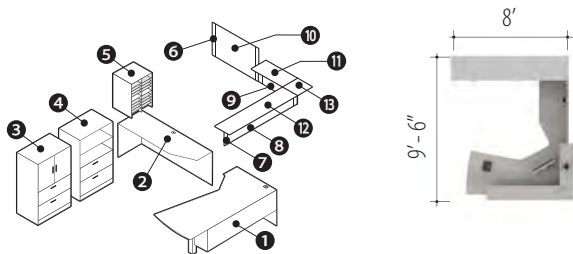

ZIRA™

Reception **IDR 03**

Zira™ Shown in Dark Espresso (DES) & Willow Grey (WGY)

v. 1

Starting At:

Low Pressure \$8,129  
High Pressure \$9,253

Description	Qty	Model
1 Extended Corner Island	1	Z4284EDMR Z1
2 Return	1	Z247216RL
3 Storage Module	1	Z36M5E Z1
4 Storage Module	1	Z36M5EN
5 Transitional Pigeon-Hole	1	Z24M23PH
6 Divide Post 24"H	3	DPOST24
7 Divide Post 12"H	3	DPOST12
8 Divide Glaze Panel 12"H	1	DGP1266
9 Divide Fabric Panel 12"H	1	DTB1242
10 Divide Fabric Panel 24"H	1	DTB2448
11 Divide Transaction Top	1	DCTT36
12 Divide Transaction Top	1	DCTT60
13 Divide Transaction Top (4 Way)	1	DCTT4W