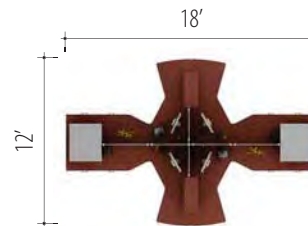

Description	Qty	Model
1 Extended Corner Island (R)	2	Z3672EDMR
2 Extended Corner Island (L)	2	Z3672EDML
3 Return (L)	2	Z247216RL
4 Return (R)	2	Z247216RR
5 Shell	4	Z30L2ES
6 Shell	4	Z15L2BFS
7 Table Top Book Case (L)	2	Z12S23TL
8 Table Top Book Case (R)	2	Z12S23TR
9 Table Top End Shelf (R)	2	Z16S23DR
10 Table Top End Shelf (L)	2	Z16S23DL

Description	Qty	Model
11 Collator	4	Z16STEQ
12 Divide Post 24"H	4	DPOST24
13 Divide Fabric Panel 24"H	2	DTB2442
14 Divide Fabric Panel 24"H	2	DTB2436
15 Divide Glazed Panel 12"H	2	DGP1236
16 Divide Glazed Panel 36"H	2	DGP3630
17 Divide Glazed Panel 12"H	2	DGP1230
18 Divide Post 12"H	4	DPOST12
19 Divide Post 36"H	6	DPOST36
20 Divide Transaction Top	2	DATT30