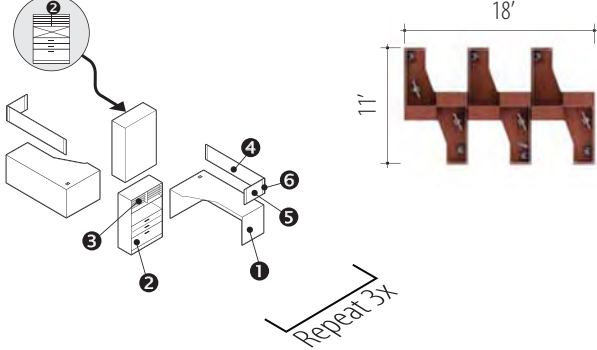

ZIRA™

Cluster IDC 02

Zira™ Shown in: Avant Cherry (AWC)

v. 1

**Starting At:**

Low Pressure \$15,678  
High Pressure \$18,066

Front View

Description	Qty	Model
1 Extended Corner (L)	6	Z2466ECFL
2 Storage Module	6	Z365SEN B2
3 Collator	6	Z365QU
4 Divide Glaze Panel 12"H	6	DGP1266
5 Divide Fabric Panel 12"H	6	DTB1224
6 Divide Post 12"H	18	DPOST12