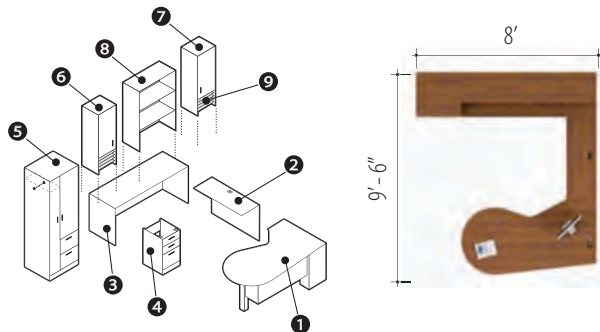

Description	Qty	Model
1 Extended Corner Island (R)	1	Z4272EPFR
2 Bridge	1	Z1648B
3 Freestanding Table	1	Z2472T
4 Shell	1	Z15L2BFS
5 Personal Tower (R)	1	Z24L7ER
6 Table Top Bookcase (L)	1	Z18S42TCL Z1
7 Table Top Bookcase (R)	1	Z18S42TCR Z1
8 Table Top Bookcase	1	Z36S42TN
9 Collator	2	Z18STQ