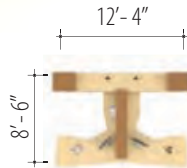

ZIRA™

Teaming **IDT 06**

Shown in Tiger Fruitwood (TFW) & Tiger Maple (TMP)

v. 1

Starting At:

Low Pressure \$10,389

High Pressure \$11,769

Description	Qty	Model
1 Extended Corner Island (R)	1	Z4272EDFR Z1
2 Extended Corner Island (L)	1	Z4272EDFL Z1
3 Return (L)	1	Z206016RL
4 Return (R)	1	Z206016RR
5 Transitional Pigeon Hole	2	Z20M12PH
6 Storage Module	2	Z30M4EN
7 Personal Tower (R)	1	Z24M6BFCL Z1
8 Personal Tower (L)	1	Z24M6BFCL Z1
9 Collator	2	Z24MPTQ
10 Divide Glaze Panel 12" H	1	DGP1272
10 Divide Post 12" H	2	DPOST12
10 Divide Transaction Top	1	DATT72