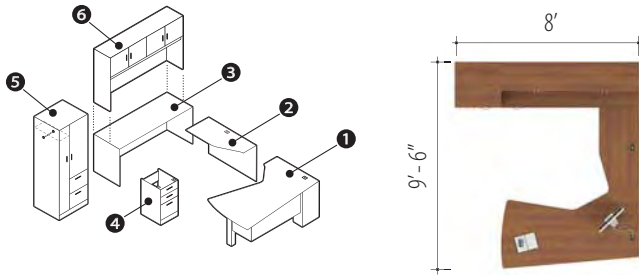

ZIRA™

Management IDM 03

Zira™ shown in Avant Honey (AWH)

v.1

**Starting At:**

Low Pressure \$5,417  
High Pressure \$6,197

Description	Qty	Model
1 Extended Corner Island (R)	1	Z4272EDFR Z1
2 Space Saver Bridge (L)	1	Z214816BL
3 Freestanding Table	1	Z2472T
4 Shell	1	Z15L2BFS
5 Personal Tower (R)	1	Z24L6ER
6 Hutch	1	Z72S36H Z1