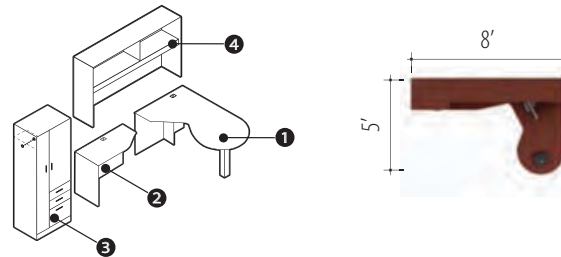

Description	Qty	Model
1 Extended Corner Island (R)	1	Z3660EPTR
2 Return (L)	1	Z203616RL
3 Personal Tower (R)	1	Z24M6BFR
4 Hutch	1	Z72S36HN