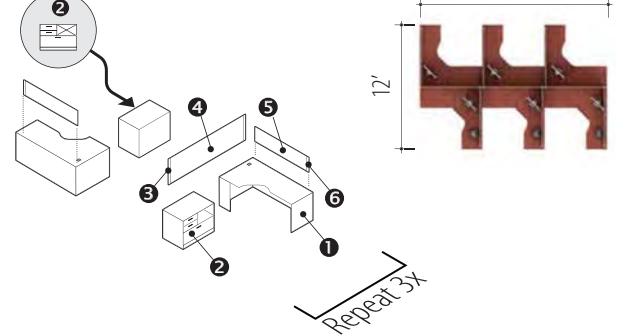

Starting At:

Low Pressure $16,392
High Pressure $18,942

Front View