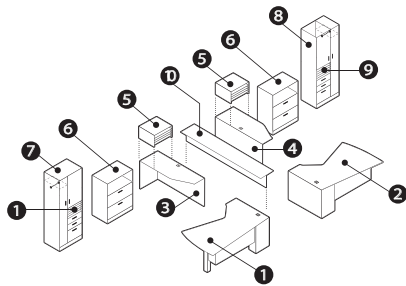

ZIRA™

Teaming **IDT 06**

Shown in Tiger Fruitwood (TFW) & Tiger Maple (TMP)

v. 1

Starting At:

Low Pressure \$10,389

High Pressure \$11,769

Description	Qty	Model
1 Extended Corner Island (R)	1	Z4272EDFR Z1
2 Extended Corner Island (L)	1	Z4272EDFL Z1
3 Return (L)	1	Z206016RL
4 Return (R)	1	Z206016RR
5 Transitional Pigeon Hole	2	Z20M12PH
6 Storage Module	2	Z30M4EN
7 Personal Tower (R)	1	Z24M6BFCL Z1
8 Personal Tower (L)	1	Z24M6BFCL Z1
9 Collator	2	Z24MPTQ
10 Divide Glaze Panel 12" H	1	DGP1272
10 Divide Post 12" H	2	DPOST12
10 Divide Transaction Top	1	DATT72