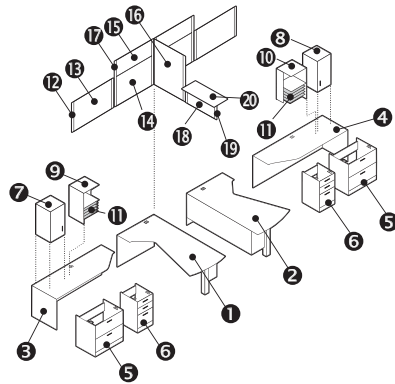

ZIRA™

Teaming IDT 04

Zira™ shown in Avant Cherry (AWC) & Brushed Cobalt (BRC)

v. 1

Starting At:

Low Pressure \$9,652  
High Pressure \$10,870

Description	Qty	Model
1 Extended Corner Island (R)	1	Z3672EDMR
2 Extended Corner Island (L)	1	Z3672EDML
3 Return (L)	1	Z247216RL
4 Return (R)	1	Z247216RR
5 Shell	2	Z30L2ES
6 Shell	2	Z15L2BFS
7 Table Top Book Case (L)	1	Z12S23TL
8 Table Top Book Case (R)	1	Z12S23TR
9 Table Top End Shelf (R)	1	Z16S23DR
10 Table Top End Shelf (L)	1	Z16S23DL