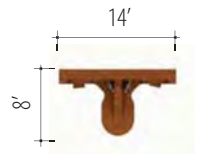

Description	Qty	Model
1 Extended Corner (R)	1	Z2072FNR
2 Extended Corner (L)	1	Z2072NFL
3 Wardrobe Cabinet (L)	1	Z12M6WAL
4 Wardrobe Cabinet (R)	1	Z12M6WAR
5 Hutch	2	Z72S36H
6 Mobile Pedestal	2	ZMPBF19
7 Connectable Table (R)	1	Z2436RN
8 Connectable Table (L)	1	Z2436LN
9 Radius Spanner Island	1	Z48RS
10 Divide Post 12" H	2	DPOST12
10 Divide Glazed Panel 12" H	1	DGP1248
11 Divide Transaction Top	1	DATT48