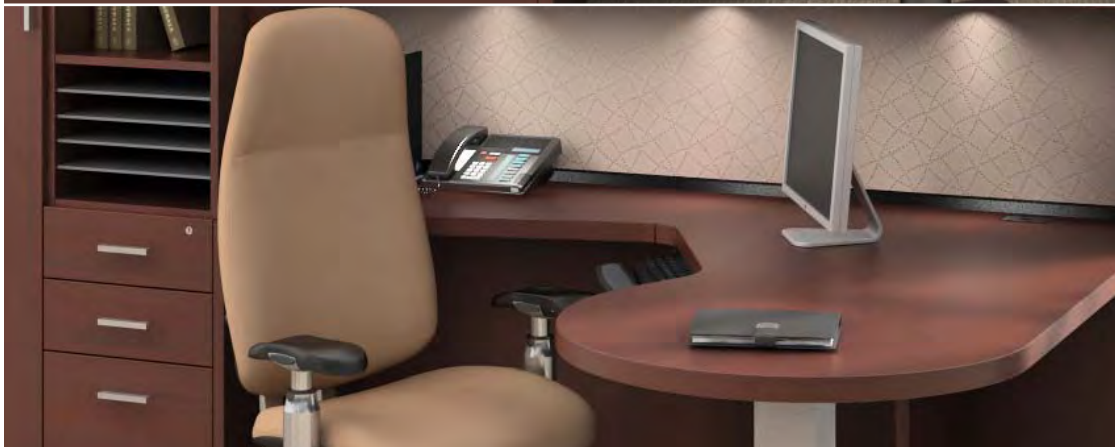

ZIRA™

Management **IDM 02**

Zira™ shown in Avante Cherry (AWC)

v. 1

**Starting At:**

Low Pressure \$3,230  
High Pressure \$4,037

Description	Qty	Model
1 Extended Corner Island (R)	1	Z3660EPTR
2 Return (L)	1	Z203616RL
3 Personal Tower (R)	1	Z36M6BFNR
4 Hutch	1	Z72S36H
5 Collator	1	Z36MPTQ