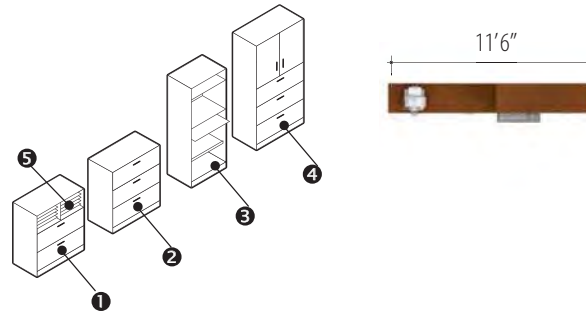

Description	Qty	Model
① Storage Module	1	Z36M4EN
② Storage Module	1	Z36M43F
③ PC Center	1	Z30M7PC
④ Storage Module	1	Z36M73F Z1
⑤ Collator	1	Z36MQU

v. 3