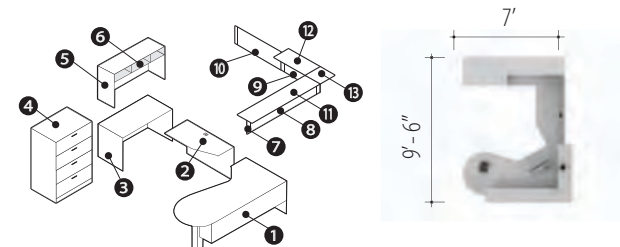

Description	Qty	Model
1 Extended Corner Island	1	Z4284EPMR Z1
2 Space Saver Bridge	1	Z244816BL
3 Freestanding Table	1	Z2448T
4 Storage Module	1	Z36L54F
5 Hutch	1	Z48S23HN
6 Pigeon-Hole	1	ZHS48
7 Divide Post 12"H	4	DPOST12
8 Divide Glaze Panel 12"H	1	DGP1266
9 Divide Fabric Panel 12"H	1	DTB1242
10 Divide Fabric Panel 12"H	1	DTB1260
11 Divide Transaction Top	1	DCTT60
12 Divide Transaction Top	1	DCTT36
13 Divide Transaction Top (4 Way)	1	DCTT4W