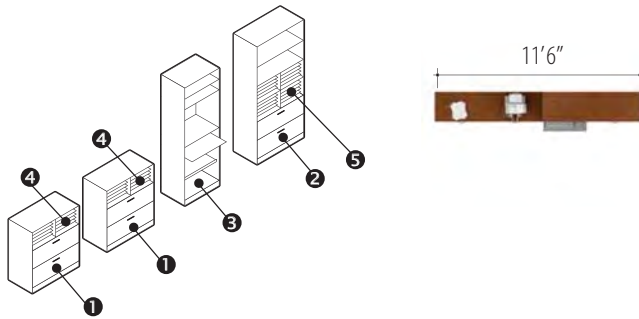

ZIRA™

Walls IDW 02

Zira™ Shown in Constellation Peppercorn (CSP) & Avant Honey (AWH)

v. 1

**Starting At:**  
 Low Pressure \$6,016  
 High Pressure \$6,228

Description	Qty	Model
① Storage Module	2	Z36M4EN
② Storage Module	1	Z36M8EN
③ PC Center	1	Z30M8PC
④ Collator	2	Z36MQU
⑤ Collator	2	Z36MQ