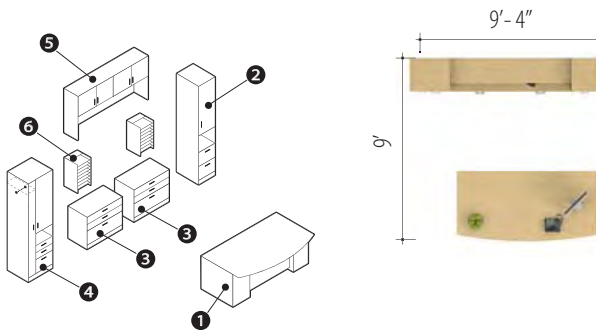

ZIRA™

Executive IDE 03

Zira™ shown in Constellation Java (CSJ) & Tiger Maple (TMP)

v. 1

Starting At:

Low Pressure \$8,437  
High Pressure \$9,215

Description	Qty	Model
1 Double Pedestal Desk	1	Z4284FB33 Z1
2 Storage Module	1	Z16M7ECR
3 Storage Module	2	Z36M2E B2
4 Personal Tower	1	Z24M7BFCCR
5 Hutch	1	Z72S36H Z1
6 Vertical Pigeon-Hole	2	ZVS20