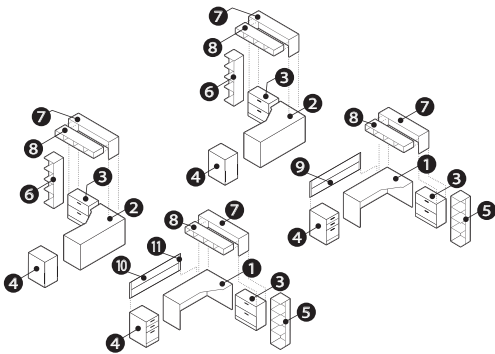

ZIRA™

Teaming IDT 03

Zira™ shown in Dark Espresso (DES) & Brushed Cobalt (BRC)

v. 1

**Starting At:**

Low Pressure \$11,994  
High Pressure \$17,574

Description	Qty	Model
1 Extended Corner Desk (R)	2	Z2472ECFR
2 Extended Corner Desk (L)	2	Z2472ECFL
3 Storage Module	4	Z30S2E
4 Storage Module	4	Z16L2BF
5 End Shelf (R)	2	Z16S5ESH
6 End Shelf (L)	2	Z16S5ESHL
7 Hutch	4	Z66S23HN
8 Pigeon-Hole	4	ZHS66
9 Divide Fabric Panel	2	DTB1272
10 Divide Glazed Panel	2	DGP1272
11 Divide Post 24"H	4	DPOST24