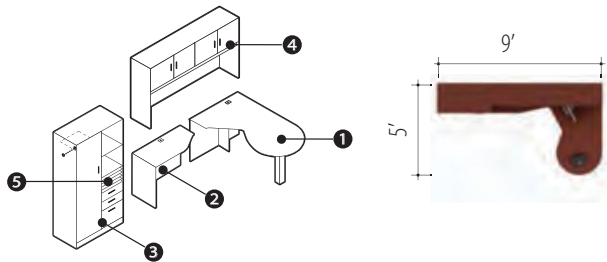

ZIRA™

Management **IDM 02**

Zira™ shown in Avante Cherry (AWC)

v. 1

**Starting At:**

Low Pressure \$3,230  
High Pressure \$4,037

Description	Qty	Model
1 Extended Corner Island (R)	1	Z3660EPTR
2 Return (L)	1	Z203616RL
3 Personal Tower (R)	1	Z36M6BFNR
4 Hutch	1	Z72S36H
5 Collator	1	Z36MPTQ