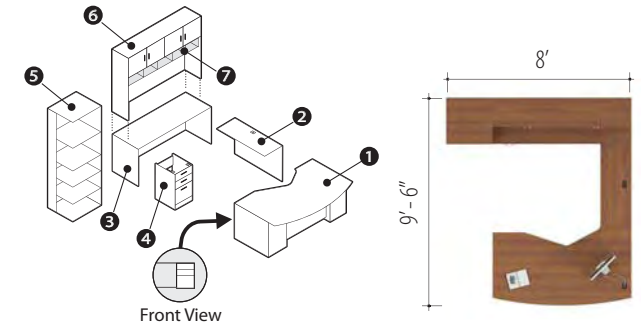

Description	Qty	Model
1 Extended Corner Desk (R)	1	Z4272EB3R Z1
2 Bridge	1	Z1648B
3 Freestanding Table	1	Z2472T
4 Shell	1	Z15L2BFS
5 End Shelf	1	Z24L7ESHL
6 Hutch	1	Z72S42H Z1
7 Horizontal Pigeon Hole	1	ZHS72