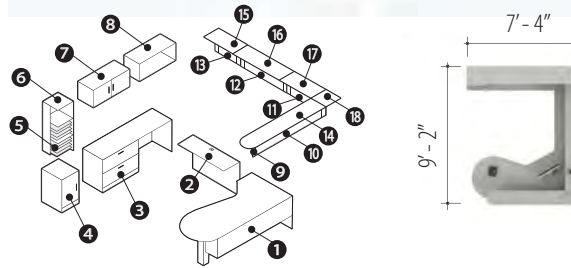

Description	Qty	Model
1 Extended Corner Island	1	Z4284EPMR Z1
2 Bridge	1	Z1648B
3 Credenza	1	Z2072LKL
4 Storage Module	1	Z16M2SHL
5 Collator	1	Z16SEQ
6 Table Top End Shelf (L)	1	Z16S36DL
7 Overhead Storage	1	Z36S160S Z1
8 Overhead Storage	1	Z36S160SN
9 Divide Post 12"H	6	DPOST12
10 Divide Glaze Panel 12"H	1	DGP1266
11 Divide Fabric Panel 12"H	1	DTB1242
12 Divide Fabric Panel 12"H	1	DTB1248
13 Divide Fabric Panel 12"H	1	DTB1220
14 Divide Transaction Top	1	DCTT60D
15 Divide Transaction Top	1	DCTT20
16 Divide Transaction Top	1	DCTT48
17 Divide Transaction Top	1	DCTT36
18 Divide Transaction Top (4 Way)	1	DCTT4W