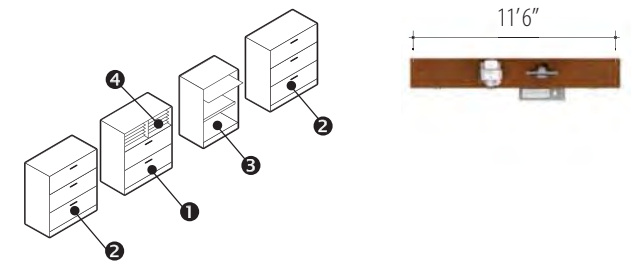

Description	Qty	Model
① Storage Module	1	Z36M4EN
② Storage Module	2	Z36M43F
③ PC Center	1	Z30M4PC
④ Collator	1	Z36MQU