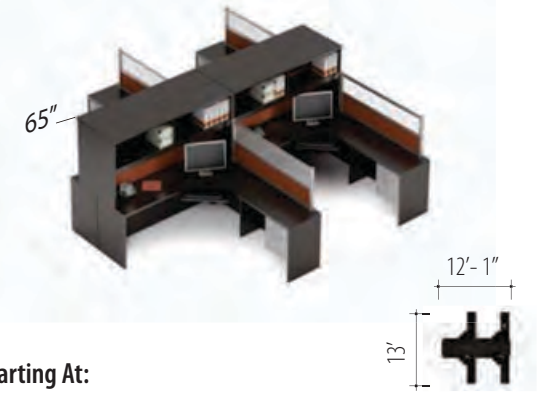

Starting At:

Low Pressure $11,820
High Pressure $13,592