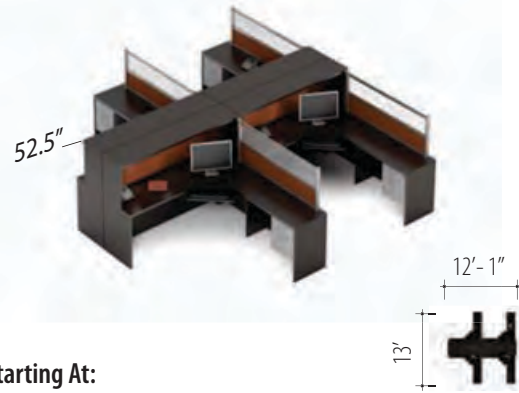

Starting At:

Low Pressure $11,124
High Pressure $13,532