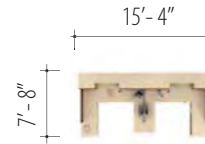

Description	Qty	Model
1 Single Pedestal Credenza (R)	1	Z2072S4R
2 Single Pedestal Credenza (L)	1	Z2072S4L
3 Open Storage Cabinet	6	Z36M2SHN
4 Storage Module	2	Z36M6SHC Z1
5 End Shelf (R)	1	Z20M6ESHR
6 End Shelf (L)	1	Z20M6ESHL
7 Table Top Bookcase	2	Z36S36TN

Description	Qty	Model
8 End Shelf (R)	1	Z16S2ESHR
9 End Shelf (L)	1	Z16S2ESHL
10 PC Center	2	Z30S2PC
11 Divide Glazed Panel 18" H	1	DGP1848
12 Divide Fabric Panel 18" H	2	DTB1848
13 Divide Post 18" H	6	DPOST18