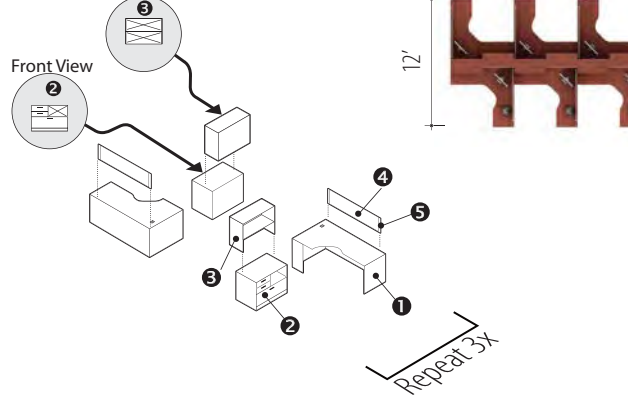

v. 1

Starting At:

Low Pressure $15,678
High Pressure $18,066

Front View

Description	Qty	Model
1 Extended Corner (L)	6	Z2466ECFL
2 Storage Module	6	Z365SEN B2
3 Collator	6	Z365QU
4 Divide Glaze Panel 12"H	6	DGP1266
5 Divide Fabric Panel 12"H	6	DTB1224
6 Divide Post 12"H	18	DPOST12

v. 2

Starting At:

Low Pressure $15,990
High Pressure $19,020

Front View

Description	Qty	Model
1 Extended Corner (L)	6	Z2472NFL
2 Storage Module (L)	6	Z36L2XNL
3 Table Top Bookcase	6	Z36S23TN
4 Divide Glaze Panel 12"H	6	DGP1272
5 Divide Post 12"H	12	DPOST12

v. 3

Starting At:

Low Pressure $16,392
High Pressure $18,942

Front View

Description	Qty	Model
1 Extended Corner (L)	6	Z2472NFL
2 Storage Module (L)	6	Z36L2XNL
3 Divide Post 18"H	6	DPOST18
4 Divide Fabric Panel 18"H	3	DTB1872
5 Divide Glaze Panel 12"H	6	DGP1272
6 Divide Post 12"H	6	DPOST12