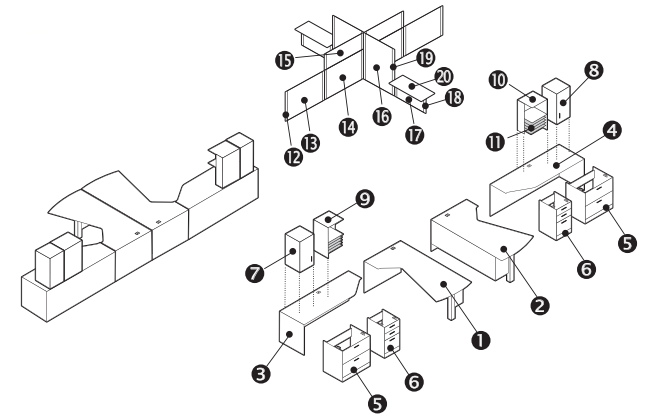

Description	Qty	Model
1 Extended Corner Island (R)	2	Z3672EDMR
2 Extended Corner Island (L)	2	Z3672EDML
3 Return (L)	2	Z247216RL
4 Return (R)	2	Z247216RR
5 Shell	4	Z30L2ES
6 Shell	4	Z15L2BFS
7 Table Top Book Case (L)	2	Z12S23TL
8 Table Top Book Case (R)	2	Z12S23TR
9 Table Top End Shelf (R)	2	Z16S23DR
10 Table Top End Shelf (L)	2	Z16S23DL

Description	Qty	Model
11 Collator	4	Z16STEQ
12 Divide Post 24"H	4	DPOST24
13 Divide Fabric Panel 24"H	2	DTB2442
14 Divide Fabric Panel 24"H	2	DTB2436
15 Divide Glazed Panel 12"H	2	DGP1236
16 Divide Glazed Panel 36"H	2	DGP3630
17 Divide Glazed Panel 12"H	2	DGP1230
18 Divide Post 12"H	4	DPOST12
19 Divide Post 36"H	6	DPOST36
20 Divide Transaction Top	2	DATT30