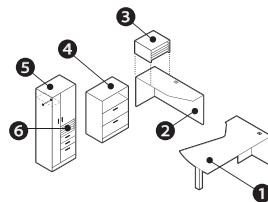

Description	Qty	Model
1 Extended Corner Island (R)	1	Z4272EDTR
2 Return (R)	1	Z206016RL
3 Transitional Pigeon Hole	1	Z20M12PH
4 Storage Module	1	Z30M4EN
5 Personal Tower (R)	1	Z24M6BFCL
6 Collator	1	Z24MPTQ

v. 3