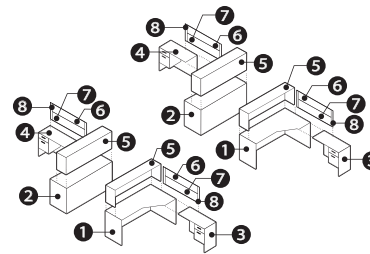

Description	Qty	Model
1 Extended Corner Desk (R)	2	Z2072FNR
2 Extended Corner Desk (L)	2	Z2072FNL
3 Return (R)	2	Z2042FR
4 Return (L)	2	Z2042FL
5 Hutch	4	Z72S23HN
6 Divide Glazed Panel 12"H	4	DGP1260
7 Divide Fabric Panel 12"H	4	DTB1260
8 Divide Post 24"H	8	DPOST24

v. 3