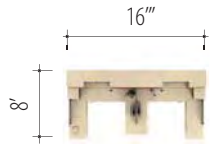

ZIRA™

Teaming IDT 02

Zira™ shown in Constellation Latte (CSL) & Tiger Maple (TMP)

v. 1

**Starting At:**

Low Pressure \$20,977  
High Pressure \$22,357

Description	Qty	Model
1 Single Pedestal Credenza (R)	1	Z2072S4R
2 Single Pedestal Credenza (L)	1	Z2072S4L
3 Storage Module	6	Z36L2SE
4 Storage Module	2	Z36L6SHC Z1
5 End Shelf (R)	1	Z24L6ESHR
6 End Shelf (L)	1	Z24L6ESHL
7 Table Top End Shelf (R)	1	Z16S23DR
8 Table Top End Shelf (L)	1	Z16S23DL
9 Table Top Bookcase	2	Z36S36TC Z1
10 End Shelf (R)	1	Z16S2ESHR