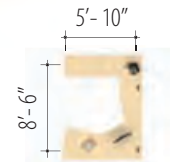

Description	Qty	Model
1 Extended Corner Island (R)	1	Z4272EDTR
2 Return (R)	1	Z206016RL
3 Storage Module	1	Z30M2E
4 End Shelf (L)	1	Z20M2ESHL