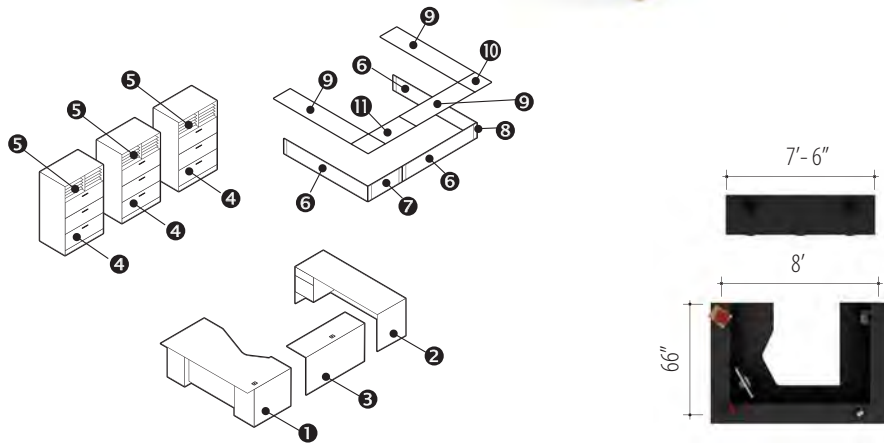

v. 1

Starting At:

Low Pressure $10,821

High Pressure $11,713

v. 2

Starting At:

Low Pressure $12,545

High Pressure $13,605

Description	Qty	Model
1 Extended Corner Desk (R)	1	Z3666E3R Z3
2 Credenza	1	Z2466CSL
3 Space Saver Bridge	1	Z1642B
4 Storage Module	3	Z30L53FN
5 Collator	3	Z30LQU
6 Divide Glazed Panel 12" H	3	DGP1266

Description	Qty	Model
7 Divide Glazed Panel 12" H	1	DGP1236
8 Divide Post 12" H	6	DPOST12
9 Divide Transaction Top	3	DCTT60
10 Divide Transaction Top (4 Way)	2	DCTT4W
11 Divide Transaction Top	1	DCTT30

Description	Qty	Model
1 Extended Corner Desk (R)	1	Z3672E3R Z3
2 Extended Corner Desk (L)	1	Z3672E3L Z3
3 Space Saver Bridge	1	Z1648B
4 Storage Module	3	Z36L53FN
5 Collator	3	Z36LQU
6 Divide Glazed Panel 12" H	2	DGP1272
7 Divide Glazed Panel 12" H	2	DGP1236

Description	Qty	Model
8 Divide Glazed Panel 12" H	1	DGP1248
9 Divide Post 12" H	8	DPOST12
10 Divide Transaction Top	2	DCTT30
11 Divide Transaction Top (4 Way)	2	DCTT4W
12 Divide Transaction Top	1	DCTT48
13 Divide Transaction Top	2	DCTT66