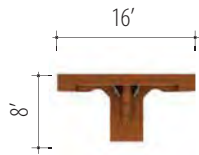

ZIRA™

Teaming IDT 01

Zira™ shown in Avant Honey (AWH) & Constellation Oatmeal (CSO)

v. 1

Starting At:

Low Pressure \$10,894  
High Pressure \$11,880

Description	Qty	Model
1 Extended Corner (R)	1	Z2472FNR
2 Extended Corner (L)	1	Z2472NFL
3 Personal Tower (R)	1	Z24L6ER
4 Personal Tower (L)	1	Z24L6EL
5 Hutch	2	Z72S36H
6 Horizontal Pigeon Hole	2	ZHS72
7 Vertical Pigeon Hole	2	ZVS14
8 Connectable Table (R)	1	Z2436R
9 Connectable Table (L)	1	Z2436L
10 Shell	2	Z16M2ES
11 Shell	2	Z16M2BFS
12 End Shelf (R)	1	Z24L2ESHR
13 End Shelf (L)	1	Z24L2ESHL
14 Divide Post 12" H	2	DPOST12
14 Divide Glazed Panel 12" H	1	DGP1248
15 Divide Transaction Top	1	DATT48