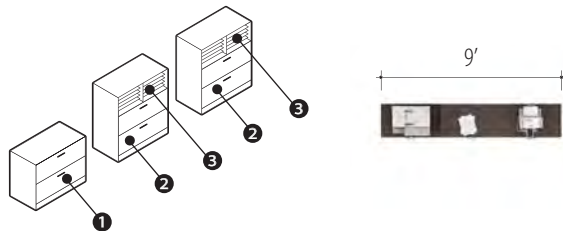

Zira™ Shown in Dark Espresso (DES) & Willow Grey (WGY)

v. 1

Starting At:

Low Pressure \$3,880  
High Pressure \$4,198

Description	Qty	Model
① Storage Module	1	Z36M2E
② Storage Module	2	Z36M4EN
③ Collator	2	Z36MQU