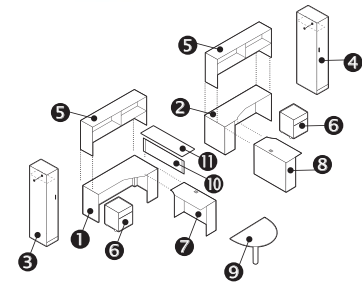

ZIRA™

Teaming IDT 01

Zira™ shown in Avant Honey (AWH) & Constellation Oatmeal (CSO)

v. 1

Starting At:

Low Pressure \$10,894  
High Pressure \$11,880

Description	Qty	Model
1 Extended Corner (R)	1	Z2472FNR
2 Extended Corner (L)	1	Z2472NFL
3 Personal Tower (R)	1	Z24L6ER
4 Personal Tower (L)	1	Z24L6EL
5 Hutch	2	Z72S36H
6 Horizontal Pigeon Hole	2	ZHS72
7 Vertical Pigeon Hole	2	ZVS14
8 Connectable Table (R)	1	Z2436R
9 Connectable Table (L)	1	Z2436L
10 Shell	2	Z16M2ES
11 Shell	2	Z16M2BFS
12 End Shelf (R)	1	Z24L2ESHR
13 End Shelf (L)	1	Z24L2ESHL
14 Divide Post 12" H	2	DPOST12
14 Divide Glazed Panel 12" H	1	DGP1248
15 Divide Transaction Top	1	DATT48

v. 2

Starting At:

Low Pressure \$8,494  
High Pressure \$9,509

Description	Qty	Model
1 Extended Corner (R)	1	Z2472FNR
2 Extended Corner (L)	1	Z2472NFL
3 Wardrobe Cabinet (L)	1	Z12L6WAL
4 Wardrobe Cabinet (R)	1	Z12L6WAR
5 Hutch	2	Z72S36H
6 Horizontal Pigeon Hole	2	ZHS72
7 Vertical Pigeon Hole	2	ZVS14
8 Connectable Table (R)	1	Z2436R
8 Connectable Table (L)	2	Z2436L
9 Shell	2	Z16M2BFS
10 Radius Spanner Island	1	Z48RS
11 Divide Post 12" H	2	DPOST12
11 Divide Glazed Panel 12" H	1	DGP1248
12 Divide Transaction Top	1	DATT48

v. 3

Starting At:

Low Pressure \$7,802  
High Pressure \$9,089

Description	Qty	Model
1 Extended Corner (R)	1	Z2072FNR
2 Extended Corner (L)	1	Z2072NFL
3 Wardrobe Cabinet (L)	1	Z12M6WAL
4 Wardrobe Cabinet (R)	1	Z12M6WAR
5 Hutch	2	Z72S36H
6 Mobile Pedestal	2	ZMPBF19
7 Connectable Table (R)	1	Z2436RN
8 Connectable Table (L)	1	Z2436LN
9 Radius Spanner Island	1	Z48RS
10 Divide Post 12" H	2	DPOST12
10 Divide Glazed Panel 12" H	1	DGP1248
11 Divide Transaction Top	1	DATT48