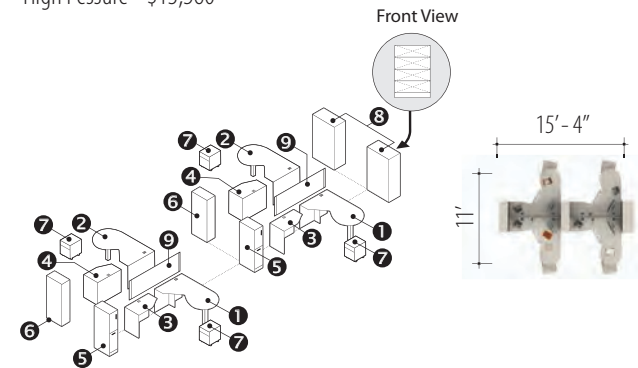

Starting At:

Low Pressure $11,618
High Pressure $13,560