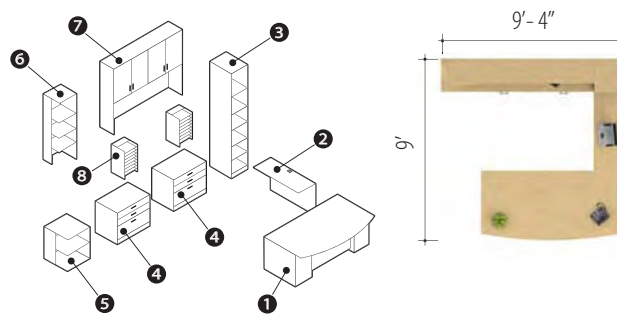

Description	Qty	Model
1 Single Pedestal Desk (R)	1	Z4284FB2R Z1
2 Transition Bridge	1	Z1642TRBL
3 Storage Module	1	Z16M8SHN
4 Storage Module	2	Z36M2E B2
5 End Shelf (L)	1	Z20M2ESHL
6 Table Top End Shelf (L)	1	Z16S55DL
7 Hutch	1	Z72S55H Z1
8 Vertical Pigeon-Hole	2	ZVS26