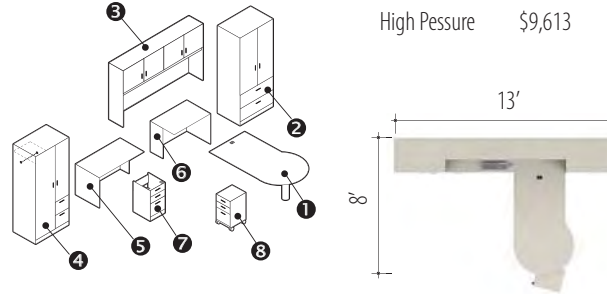

Starting At:

Low Pressure $8,786
High Pressure $9,613