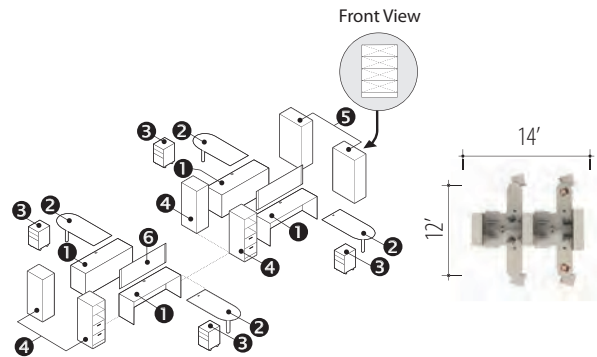

Starting At:

Low Pressure $13,988
High Pressure $16,492

Description	Qty	Model
1 Freestanding Table	4	Z2460T
2 "D" Island	4	Z2448I
3 Mobile Pedestal	4	ZMPBBF19
4 Storage Module	4	Z16L5EN
5 Storage Module	2	Z30SSSHN
6 Divide Glaze Panel 18"H	2	DGP1860
6 Divide Post 18"H	4	DPOST18