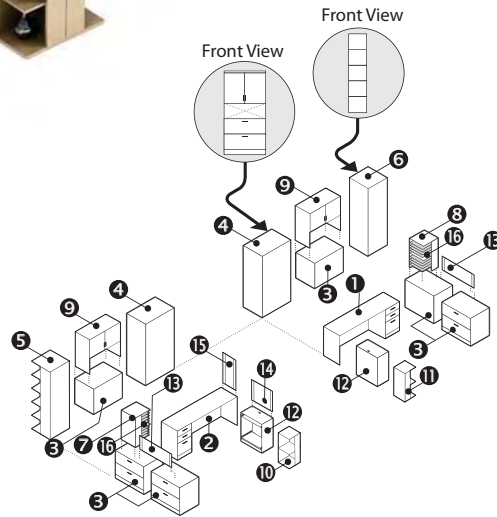

ZIRA™

Teaming IDT 02

Zira™ shown in Constellation Latte (CSL) & Tiger Maple (TMP)

v. 1

**Starting At:**

Low Pressure \$20,977  
High Pressure \$22,357

Description	Qty	Model
1 Single Pedestal Credenza (R)	1	Z2072S4R
2 Single Pedestal Credenza (L)	1	Z2072S4L
3 Storage Module	6	Z36L2SE
4 Storage Module	2	Z36L6SHC Z1
5 End Shelf (R)	1	Z24L6ESHR
6 End Shelf (L)	1	Z24L6ESHL
7 Table Top End Shelf (R)	1	Z16S23DR
8 Table Top End Shelf (L)	1	Z16S23DL
9 Table Top Bookcase	2	Z36S36TC Z1
10 End Shelf (R)	1	Z16S2ESHR