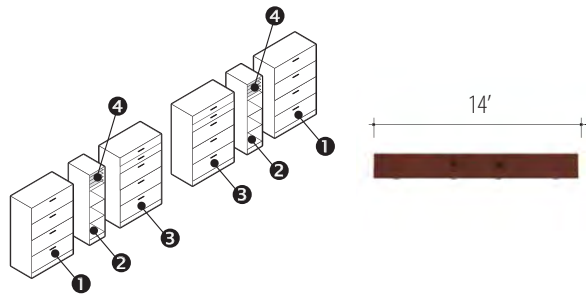

v. 1

Starting At:

Low Pressure $7,650
High Pressure $8,144

Description	Qty	Model
1 Storage Module	2	Z36M54F
2 Storage Module	2	Z12M5SHN
3 Storage Module	2	Z36M54F B4
4 Collator	2	Z12MQ

v. 2

Starting At:

Low Pressure $6,278
High Pressure $6,772

Description	Qty	Model
1 Storage Module	2	Z36M43F
2 Storage Module (L)	1	Z12M4SHL Z1
3 Storage Module (R)	1	Z12M4SHR Z1
4 Storage Module	2	Z36M4EN

v. 3

Starting At:

Low Pressure $8,202
High Pressure $8,484

Description	Qty	Model
1 Storage Module	2	Z36M63F Z1
2 Storage Module	2	Z12M4SHN
3 Storage Module	2	Z36M43F
4 Collator	2	Z12MQ