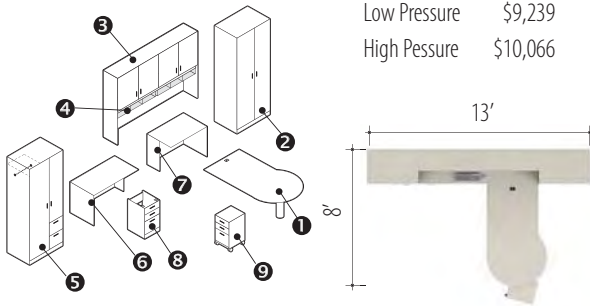

ZIRA™

Executive IDE 02

Zira™ shown in Dark Espresso (DES) & Constellation Oatmeal (CSO)

v. 1

Starting At:

Low Pressure \$9,239  
High Pressure \$10,066

Description	Qty	Model
1 "P" Island	1	Z3672IPR
2 Storage Module	1	Z36L8SH Z1
3 Hutch	1	Z84555H
4 Horizontal Pigeon Hole	2	ZHS42
5 Personal Tower (R)	1	Z36L8ER
6 Connectable Table (L)	1	Z2448L
7 Connectable Table (R)	1	Z2436R
8 Shell	1	Z16L2BFS
9 Mobile Ped	1	ZMPBBF19