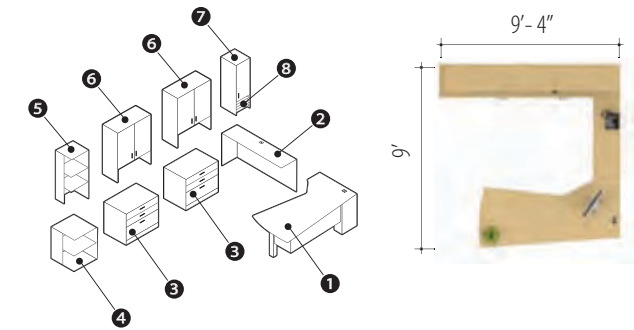

Description	Qty	Model
1 Extended Corner Island (R)	1	Z4284EDFR Z1
2 Flush Return	1	Z1666RL
3 Storage Module	2	Z36M2E B2
4 End Shelf (L)	1	Z20M2ESHL
5 Table Top End Shelf (L)	1	Z16S42DL
6 Table Top Bookcase	2	Z36S42TC Z1
7 Table Top Bookcase (R)	1	Z16S42TCR
8 Collator	1	Z16STQ