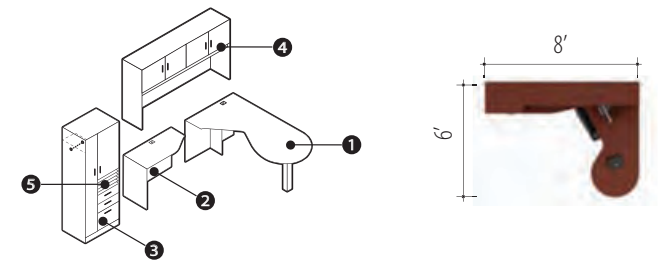

Description	Qty	Model
1 Extended Corner Island (R)	1	Z3672EPTR
2 Return (L)	1	Z203616RL
3 Personal Tower (R)	1	Z24M6BFCR
4 Hutch	1	Z72S36H Z1
5 Collator	1	Z36MPTQ