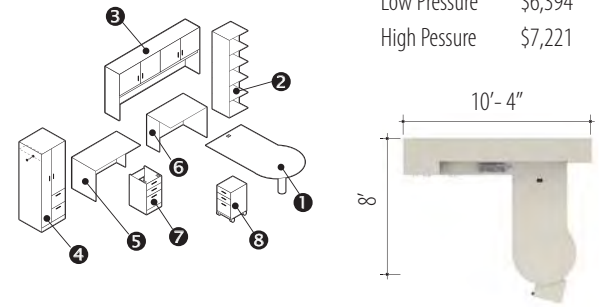

v. 2

Starting At:

Low Pressure \$8,786  
High Pressure \$9,613

Description	Qty	Model
1 "P" Island	1	Z3672IPR
2 Storage Module	1	Z36L7E Z1
3 Hutch	1	Z84542H
4 Personal Tower (R)	1	Z36L7ER Z1
5 Connectable Table (L)	1	Z2448L
6 Connectable Table (R)	1	Z2436R
7 Shell	1	Z16L2BFS
8 Mobile Ped	1	ZMPBBF19

v. 3

Starting At:

Low Pressure \$6,394  
High Pressure \$7,221

Description	Qty	Model
1 "P" Island	1	Z3672IPR
2 End Shelf	1	Z16S6ESHR
3 Hutch	1	Z84536H Z1
4 Personal Tower (R)	1	Z24L6ER
5 Connectable Table (L)	1	Z2448L
6 Connectable Table (R)	1	Z2436R
7 Shell	1	Z16L2BFS
8 Mobile Ped	1	ZMPBBF19