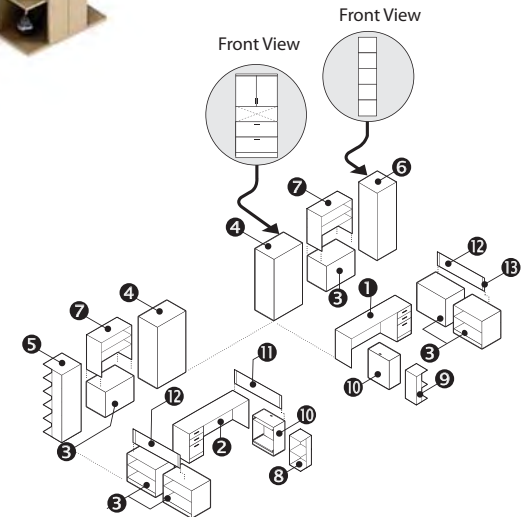

Description	Qty	Model
1 Single Pedestal Credenza (R)	1	Z2072S4R
2 Single Pedestal Credenza (L)	1	Z2072S4L
3 Open Storage Cabinet	6	Z36M2SHN
4 Storage Module	2	Z36M6SHC Z1
5 End Shelf (R)	1	Z20M6ESHR
6 End Shelf (L)	1	Z20M6ESHL
7 Table Top Bookcase	2	Z36S36TN

Description	Qty	Model
8 End Shelf (R)	1	Z16S2ESHR
9 End Shelf (L)	1	Z16S2ESHL
10 PC Center	2	Z30S2PC
11 Divide Glazed Panel 18" H	1	DGP1848
12 Divide Fabric Panel 18" H	2	DTB1848
13 Divide Post 18" H	6	DPOST18