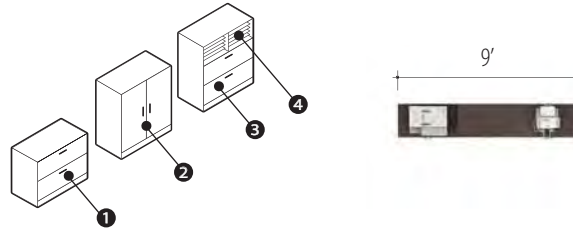

Description	Qty	Model
① Storage Module	1	Z36M2E
② Storage Module	1	Z36M4SH Z1
③ Storage Module	1	Z36M4EN
④ Collator	1	Z36MQU