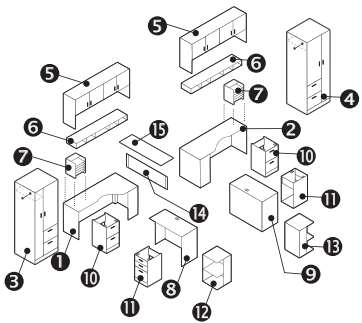

ZIRA™

Teaming IDT 01

Zira™ shown in Avant Honey (AWH) & Constellation Oatmeal (CSO)

v. 1

Starting At:

Low Pressure \$10,894  
High Pressure \$11,880

Description	Qty	Model
1 Extended Corner (R)	1	Z2472FNR
2 Extended Corner (L)	1	Z2472NFL
3 Personal Tower (R)	1	Z24L6ER
4 Personal Tower (L)	1	Z24L6EL
5 Hutch	2	Z72S36H
6 Horizontal Pigeon Hole	2	ZHS72
7 Vertical Pigeon Hole	2	ZVS14
8 Connectable Table (R)	1	Z2436R
9 Connectable Table (L)	1	Z2436L
10 Shell	2	Z16M2ES
11 Shell	2	Z16M2BFS
12 End Shelf (R)	1	Z24L2ESHR
13 End Shelf (L)	1	Z24L2ESHL
14 Divide Post 12" H	2	DPOST12
14 Divide Glazed Panel 12" H	1	DGP1248
15 Divide Transaction Top	1	DATT48

v. 2

Starting At:

Low Pressure \$8,494  
High Pressure \$9,509

Description	Qty	Model
1 Extended Corner (R)	1	Z2472FNR
2 Extended Corner (L)	1	Z2472NFL
3 Wardrobe Cabinet (L)	1	Z12L6WAL
4 Wardrobe Cabinet (R)	1	Z12L6WAR
5 Hutch	2	Z72S36H
6 Horizontal Pigeon Hole	2	ZHS72
7 Vertical Pigeon Hole	2	ZVS14
8 Connectable Table (R)	1	Z2436R
8 Connectable Table (L)	2	Z2436L
9 Shell	2	Z16M2BFS
10 Radius Spanner Island	1	Z48RS
11 Divide Post 12" H	2	DPOST12
11 Divide Glazed Panel 12" H	1	DGP1248
12 Divide Transaction Top	1	DATT48