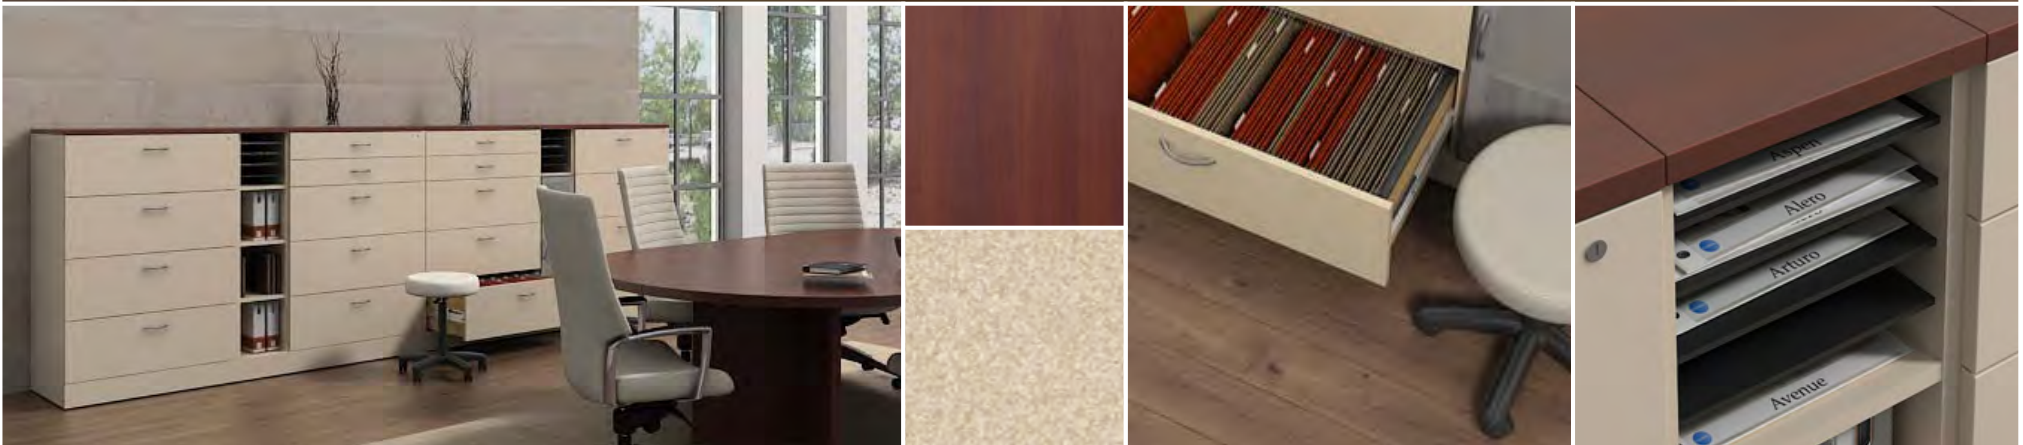

Low Pressure \$3,836  
High Pressure \$4,313

Description	Qty	Model
① Storage Module	3	Z36M2E
② Hutch	1	Z72S23HN
③ Pigeon-Hole	1	ZHS72

ZIRA™

Walls IDW 04

Zira™ Shown in Avant Cherry (AWC) & Constellation Vanilla (CSV)