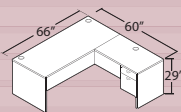

Management Bow Front Desk with Rectangular Credenza (reversible)

Model: SLP105 (shown here)

SALE \$1,079.00

SINGLE PEDESTAL DESK
60" x 30" (reversible)
Model: SLP114
SALE \$299.00

L-SHAPED DESK
66" x 60" (reversible)
Model: SLP123
SALE \$449.00