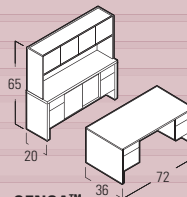

IN-STOCK LAMINATES

GENOA LAMINATES	AWH	QTM
	AVANT HONEY	QUARTERED MAHOGANY
	TMP	GRY
	TIGER MAPLE	GREY

GENOA™
Package GEN0110A
SALE $1,359.00