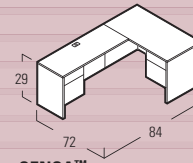

GENOA™
Package GEN0151AL
SALE $629.00