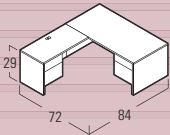

ADAPTABILITIES®

When planning your office with the versatile Adaptabilities, coordination of design and function is evident. Adaptabilities meets your needs – from reception areas to executive offices.

Adaptabilities®
Package ADAP151AL
SALE $859.00