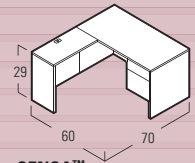

IN-STOCK LAMINATES

GENOA LAMINATES	AWH	QTM
	AVANT HONEY	QUARTERED MAHOGANY
	TMP	GRY
	TIGER MAPLE	GREY

GENOA™
Package GEN0110A
SALE \$1,359.00

GENOA™
Package GEN0151AL
SALE \$629.00

GENOA™
Package GEN0150DL
SALE \$459.00