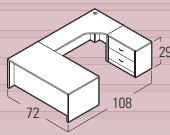

ADAPTABILITIES®

When planning your office with the versatile Adaptabilities, coordination of design and function is evident. Adaptabilities meets your needs – from reception areas to executive offices.

Adaptabilities®
Package ADAP151AL
SALE $859.00

Adaptabilities®
Package ADAP375AR
SALE $1,359.00

Adaptabilities®
Package ADAP376AR
SALE $1,749.00

GENOA™

The versatility of Genoa easily aids in workstation organization with its extensive desk components and storage capabilities. The edge detail combines the value of laminate furniture with the contemporary styling to top-over-side panel design.

IN-STOCK LAMINATES

GENOA LAMINATES	AWH	QTM
	AVANT HONEY	QUARTERED MAHOGANY
	TMP	GRY
	TIGER MAPLE	GREY

GENOA™
Package GEN0110A
SALE $1,359.00

GENOA™
Package GEN0151AL
SALE $629.00

GENOA™
Package GEN0150DL
SALE $459.00

OFFICES TO GO

Offices to Go offers contemporary style with superior construction. Available in a wide range of components and sizes. Can easily be configured to suit any office. Available in Mahogany or Cherry.

Management Bow Front Desk with Rectangular Credenza (reversible)

Model: SLP105 (shown here)

SALE $1,079.00

SINGLE PEDESTAL DESK
60" x 30" (reversible)
Model: SLP114
SALE $299.00

L-SHAPED DESK
66" x 60" (reversible)
Model: SLP123
SALE $449.00

CORNER WORKSTATION
66" with Rectangular
Credenza (reversible)
Model: SLP121
SALE $769.00

Shown here in Mahogany AML.

Laminate Finishes