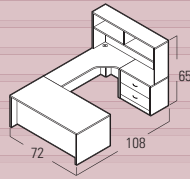

Adaptabilities®
Package ADAP375AR
SALE $1,359.00

Adaptabilities®
Package ADAP376AR
SALE $1,749.00