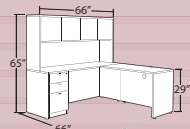

Management Bow Front Desk with Rectangular Credenza (reversible)

Model: SLP105 (shown here)

SALE \$1,079.00

SINGLE PEDESTAL DESK
60" x 30" (reversible)
Model: SLP114
SALE \$299.00

L-SHAPED DESK
66" x 60" (reversible)
Model: SLP123
SALE \$449.00