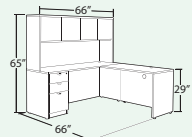

Management Bow Front Desk with Rectangular Credenza (reversible)

Model: SLP105 (shown here)

SALE \$945.00

SINGLE PEDESTAL DESK
60" x 30" (reversible)
Model: SLP114
SALE \$299.00

L-SHAPED DESK
66" x 60" (reversible)
Model: SLP123
SALE \$449.00