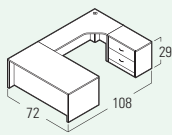

ADAPTABILITIES®

When planning your office with the versatile Adaptabilities, coordination of design and function is evident. Adaptabilities meets your needs – from reception areas to executive offices.

Adaptabilities®
Package ADAP151AL
SALE $859.00

Adaptabilities®
Package ADAP375AR
SALE $1,359.00

Adaptabilities®
Package ADAP376AR
SALE $1,749.00

GENOA™

The versatility of Genoa easily aids in workstation organization with its extensive desk components and storage capabilities. The edge detail combines the value of laminate furniture with the contemporary styling to top-over-side panel design.

IN-STOCK LAMINATES

GENOA LAMINATES	AWH	QTM
	AVANT HONEY	QUARTERED MAHOGANY
	TMP	GRY
	TIGER MAPLE	GREY

GENOA™
Package GEN0110A
SALE $1,359.00

GENOA™
Package GEN0151AL
SALE $629.00

GENOA™
Package GEN0150DL
SALE $459.00

OFFICES TO GO

Offices to Go offers contemporary style with superior construction. Available in a wide range of components and sizes. Can easily be configured to suit any office. Available in Mahogany or Cherry.

Management Bow Front Desk with Rectangular Credenza (reversible)

Model: SLP105 (shown here)

SALE $945.00

SINGLE PEDESTAL DESK
60" x 30" (reversible)
Model: SLP114
SALE $299.00

L-SHAPED DESK
66" x 60" (reversible)
Model: SLP123
SALE $449.00

CORNER WORKSTATION
66" with Rectangular
Credenza (reversible)
Model: SLP121
SALE $769.00

Shown here in Mahogany AML.

Laminate Finishes