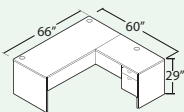

Management Bow Front Desk with Rectangular Credenza (reversible)

Model: SLP105 (shown here)

SALE \$945.00

SINGLE PEDESTAL DESK
60" x 30" (reversible)
Model: SLP114
SALE \$299.00

L-SHAPED DESK
66" x 60" (reversible)
Model: SLP123
SALE \$449.00