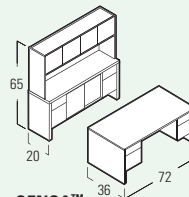

IN-STOCK LAMINATES

GENOA LAMINATES	AWH	QTM
	AVANT HONEY	QUARTERED MAHOGANY
	TMP	GRY
	TIGER MAPLE	GREY

GENOA™
Package GEN0110A
SALE $1,359.00