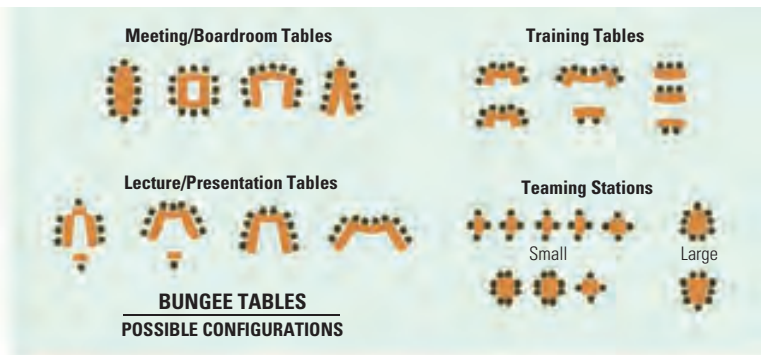

BUNGEE TABLES

Specifying tables has never been easier – BUNGEE comes complete with top, legs, and Bungee cords for an innovative table solution. Ideal for classrooms, training rooms and boardrooms, BUNGEE tables are quickly and easily reconfigured without ever needing a tool. Tops are 1" thick.

BUNGEE TABLE BK156S
SALE $1,729.00

ALBA™ BOARDROOM TABLES

Introducing contemporary laminate tables with metal table bases designed by Zooney Chu. Streamlined design for the smallest spaces. Metal bases are offered in three distinct styles: Ladder, Sculpted and Four Legged. Table tops are available in the following shapes: Round, Square, Rectangular, Boat Shaped, Racetrack, Elliptical and Barrel. Available in the following edges: Self, T-Mold, Bullnose, Built-Up and Slant.

RT8WL
SALE $619.00