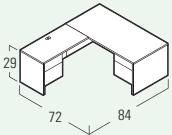

ADAPTABILITIES®

When planning your office with the versatile Adaptabilities, coordination of design and function is evident. Adaptabilities meets your needs – from reception areas to executive offices.

Adaptabilities®
Package ADAP151AL
SALE $859.00