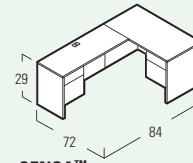

GENOA™
Package GEN0151AL
SALE $629.00