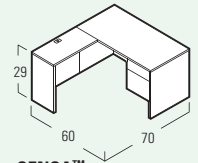

IN-STOCK LAMINATES

GENOA LAMINATES	AWH	QTM
	AVANT HONEY	QUARTERED MAHOGANY
	TMP	GRY
	TIGER MAPLE	GREY

GENOA™
Package GEN0110A
SALE \$1,359.00

GENOA™
Package GEN0151AL
SALE \$629.00

GENOA™
Package GEN0150DL
SALE \$459.00