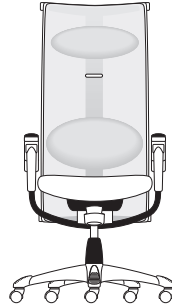

izzyeasy

- Available on izzyquik, 2-day quick ship program (medium back Inspiration and Excellence models)
- Can meet Cal TB133
- Limited lifetime warranty

Models

HÅG H09 Classic
Medium Back

Width	26.375
Depth	26.5
Height	44-50
Seat width	18.25
Seat depth	14.875-18.125
Seat height	15.375-20.875
Back width	18.5
Back height	34.625
Adj. arm height	23.375-32.875

HÅG H09 Classic
High Back

Width	26.375
Depth	29
Height	51-57
Seat width	18.5
Seat depth	14.875-18.125
Seat height	15.375-20.875
Back width	18.5
Back height	41.75
Adj. arm height	23.375-32.875

HÅG H09 Inspiration
Medium Back

Width	26.375
Depth	25
Height	40.75-46.75
Seat width	18.5
Seat depth	14.875-18.125
Seat height	15.375-20.875
Back width	19
Back height	31.125
Adj. arm height	23.375-32.875

HÅG H09 Inspiration
High Back

Width	26.375
Depth	26
Height	51-57
Seat width	18.5
Seat depth	14.875-18.125
Seat height	15.375-20.875
Back width	19
Back height	41.75
Adj. arm height	23.375-32.875