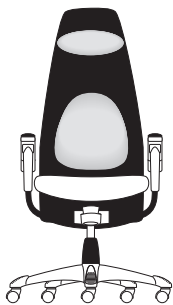

izzyeasy

- Available on izzyquik, 2-day quick ship program (medium back Inspiration and Excellence models)
- Can meet Cal TB133
- Limited lifetime warranty

Models

HÅG H09 Classic
Medium Back

Width	26.375
Depth	26.5
Height	44-50
Seat width	18.25
Seat depth	14.875-18.125
Seat height	15.375-20.875
Back width	18.5
Back height	34.625
Adj. arm height	23.375-32.875

HÅG H09 Classic
High Back

Width	26.375
Depth	29
Height	51-57
Seat width	18.5
Seat depth	14.875-18.125
Seat height	15.375-20.875
Back width	18.5
Back height	41.75
Adj. arm height	23.375-32.875

HÅG H09 Inspiration
Medium Back