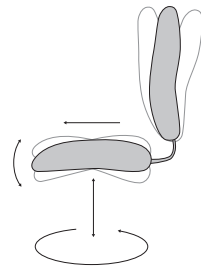

izzyeasy

- Can meet CAL TB133
- Limited lifetime warranty

Functionality

HÅG Communication
Medium Back

Width	30.125
Depth	25.5
Height	40
Seat width	19.25
Seat depth	18.125
Seat height	17.75
Back width	18
Back height	23.25
Fixed arm height	24.5

HÅG Communication
Medium Back Wide Version

Width	30.125
Depth	26.5
Height	40
Seat width	22
Seat depth	18.875
Seat height	17.75
Back width	20
Back height	23.25
Fixed arm height	24.5

BalancedMovementMechanism

- Pneumatic seat height
- Forward tilt tension
- Backward tilt tension
- Lumbar height adjustment
- Integrated seat slider
- Three-position tilt lock

Upholstery Options

Outerback Material

Only available on back of HÅG H09 Excellence