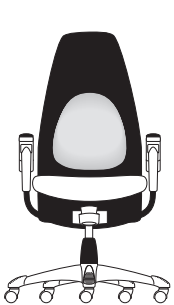

izzyeasy

- Available on izzyquik, 2-day quick ship program (medium back Inspiration and Excellence models)
- Can meet Cal TB133
- Limited lifetime warranty

Models

HÅG H09 Classic
Medium Back

Width	26.375
Depth	26.5
Height	44-50
Seat width	18.25
Seat depth	14.875-18.125
Seat height	15.375-20.875
Back width	18.5
Back height	34.625
Adj. arm height	23.375-32.875

HÅG H09 Classic
High Back

Width	26.375
Depth	29
Height	51-57
Seat width	18.5
Seat depth	14.875-18.125
Seat height	15.375-20.875
Back width	18.5
Back height	41.75
Adj. arm height	23.375-32.875

HÅG H09 Inspiration
Medium Back