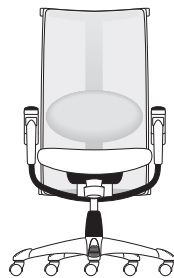

Imbedded Functionality

- Lumbar and headrest adjustable support
- Seat depth adjustability
- Footbase with sloping footplates (so go ahead, put your feet on it)
- High back Classic spine has stylish integrated handle which serves double duty as a coat hanger (optional on mid back)

izzyeasy

- Available on izzyquik, 2-day quick ship program (medium back Inspiration and Excellence models)
- Can meet Cal TB133
- Limited lifetime warranty

Models

HÅG H09 Classic
Medium Back

Width	26.375
Depth	26.5
Height	44-50
Seat width	18.25
Seat depth	14.875-18.125
Seat height	15.375-20.875
Back width	18.5
Back height	34.625
Adj. arm height	23.375-32.875

HÅG H09 Classic
High Back

Width	26.375
Depth	29
Height	51-57
Seat width	18.5
Seat depth	14.875-18.125
Seat height	15.375-20.875
Back width	18.5
Back height	41.75
Adj. arm height	23.375-32.875

HÅG H09 Inspiration
Medium Back