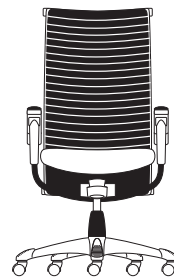

Modernist Principles of Simple Intuitive Design

- Designed by Svein Asbjornsen/sapDesign®

Human Centered

- BalancedMovementMechanism™ promotes movement with seat height and depth adjustability, forward and backward tilt resistance, and three-position tilt lock (you're in the driver's seat)
- Meets or exceeds ANSI/BIFMA standards

izzyeasy

- Available on izzyquik, 2-day quick ship program (medium back Inspiration and Excellence models)
- Can meet Cal TB133
- Limited lifetime warranty

Models

HÅG H09 Classic
Medium Back

Width	26.375
Depth	26.5
Height	44-50
Seat width	18.25
Seat depth	14.875-18.125
Seat height	15.375-20.875
Back width	18.5
Back height	34.625
Adj. arm height	23.375-32.875