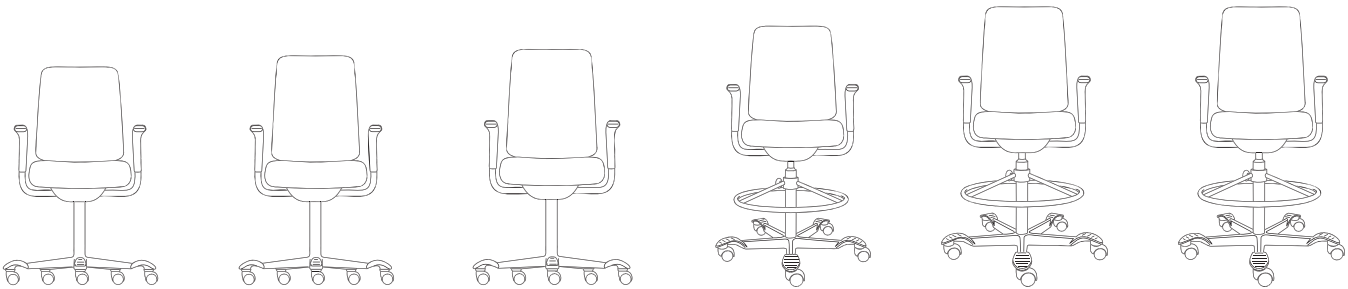

The skinny on HÅG H05

Scalability

- Medium or high back task
- Easily converts to a stool with the addition of a footring and 265mm lift
- Fully upholstered or partially upholstered models
- Height/width adjustable arm with standard or soft pad or SwingBack™ arms
- Communication chair with fixed T-arm or armless
- Upholstery: Select from over 100 standard izzytextiles, including vinyl and leather
- Customize with a COM or select from graded-in programs with Momentum Textiles or Knoll Textiles
- Silver or black aluminum footbase or upgrade to polished aluminum

Imbedded Functionality

- Integrated footplate
- Optional HÅG StepUp® features foot massager

Modernist Principles of Simple Intuitive Design

- Designed by Peter Opsvik

Human Centered

- BalancedMovementMechanism™ promotes movement in a seated position (and you thought sitting meant being still)
- Four-in-one adjustment wheel:
  - Seat depth
  - Back height
  - Forward and backward tilt tension
  - Three position tilt lock
- Optional StepUp provides multi-level foot support
- Optional headrest
- Optional 200mm and 265 mm pneumatic lifts support sit-to-stand work environments (which support a healthier you)
- Meets or exceeds ANSI/BIFMA standards

Models

Medium Back Task

High Back Task

High Back Task
Wide Version

Medium Back Stool

High Back Stool

High Back Stool
Wide Version

Width	23.625-27.5	Width	23.625-27.5	Width	24.625-27.5	Width	23.625-27.5	Width	23.625-27.5	Width	24.625-27.5
Depth	23	Depth	23.5	Depth	23.25	Depth	23	Depth	23.5	Depth	23.5
Height	34-39.5	Height	37- 42.5	Height	37-42.5	Height	40.625-50.375	Height	43.625-53.375	Height	43.625-53.375
Seat width	19	Seat width	19	Seat width	21	Seat width	19	Seat width	19	Seat width	21
Seat depth	15.75-19.25	Seat depth	15.75-19.25	Seat depth	15.75-19.25	Seat depth	15.75-19.25	Seat depth	15.75-19.25	Seat depth	15.75-19.25
Seat height	15.375-20.875	Seat height	15.375-20.875	Seat height	15.375-20.875	Seat height	22-31.75	Seat height	22-31.75	Seat height	22-31.75
Back width	15	Back width	15	Back width	16.75	Back width	15	Back width	15	Back width	16.75
Back height	20.5	Back height	23.75	Back height	23.5	Back height	20.5	Back height	23.75	Back height	23.5
Adj. arm height	23.25-31.875	Adj. arm height	23.25-31.875	Adj. arm height	23.25-31.875	Adj. arm height	29.875-42.75	Adj. arm height	29.875-42.75	Adj. arm height	29.875-42.75
Adj. arm width	19-22.875	Adj. arm width	19-22.875	Adj. arm width	21-24.875	Adj. arm width	19-22.875	Adj. arm width	19-22.875	Adj. arm width	21-24.875