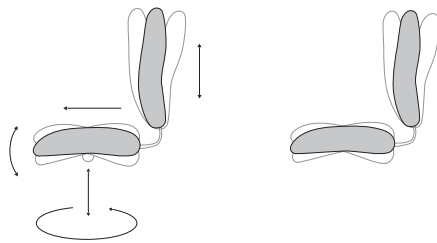

izzyeasy

- Available on izzyquik, 2-day quick ship program
- Can meet Cal TB133
- Limited lifetime warranty

Functionality

Medium Back Communication

Width	22.5
Depth	22.75
Height	35
Seat width	18.3125
Seat depth	17.3125
Seat height	17.75
Back width	14.75
Back height	18.125
Fixed T-arm	27

BalancedMovementMechanism

- Pneumatic seat height adjustment
- Seat depth adjustment
- Back height adjustment
- Forward and backward tilt tension
- Three-position tilt lock

BalancedMovementMechanism (HÅG H05 Communication)

- Seat and back tilt forward and backward as body moves