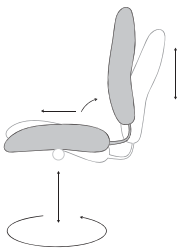

izzyeasy

- Available on izzyquik, 2-day quick ship program
- Can meet CalTB133
- Limited lifetime warranty

HÅG Capisco Flat Seat no Back

Width	18.125
Depth	16
Height	19.5-26.5
Seat width	18.125
Seat height	19.5-26.5

HÅG Capisco Flat Seat with Back

Width	23.5
Depth	19.5
Height	35-42.5
Seat width	18.125
Seat depth	14.5-18.125
Seat height	19.5-26.5
Back width	23.5
Back height	17.3125

HÅG Capisco Flat Seat with Back and Headrest

Width	23.5
Depth	19.5
Height	40-57
Seat width	18.125
Seat depth	14.5-18.125
Seat height	19.5-26.5
Back width	23.5
Back height	17.3125

HÅG Capisco Stool Flat Seat with Back

Width	23.5
Depth	19.5
Height	38.375-48.25
Seat Width	18.125
Seat Depth	14.5-18.125
Seat Height	22.875-32.25
Back width	23.5
Back height	17.3125

HÅG StepUp

Width	15.75
Depth	8.5
Height	7.75

Functionality

BalancedMovementMechanism™

- Pneumatic seat height
- Seat and back tilt as a unit
- Backward tilt tension adjustment
- Back height adjustment
- Integrated seat slider
- Two-position tilt lock