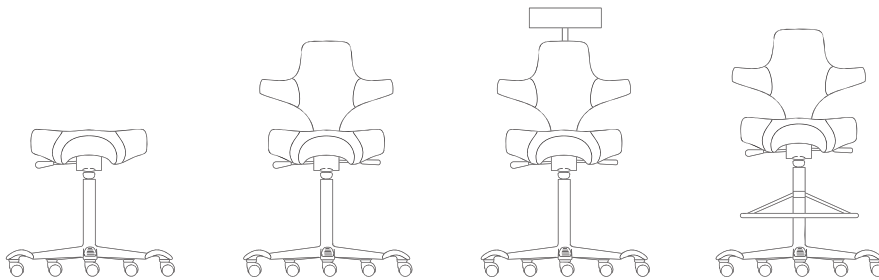

HÅG Capisco®

The skinny on HÅG Capisco

Scalability

- Ergonomic saddle seat or traditional flat seat (ride 'em cowboy)
- Backless or with uniquely designed back
- Upholstery selection from over 100 standard izzytextiles including vinyl and leather (good luck narrowing it down to just one)
- Customize with a COM or select from graded-in programs with Momentum Textiles and KnollTextiles
- Black or silver frame
- Aluminum base with curved/arched footplate in black or silver, or upgrade to polished aluminum
- Headrest and HÅG StepUp® options

Imbedded Functionality

- Integrated footplate
- Unique back design supports various sitting positions, encourages movement and variation

Modernist Principles of Simple Intuitive Design

- Designed by Peter Opsvik

Human Centered

- Saddle-inspired seat design promotes a natural sitting position (rescue your back and let your behind take the pressure)
- Various pneumatic lift ranges designed to support seated, sit-to-stand, and standing height work preferences
- Seat depth and back height adjustments, backward tilt tension adjustment, and two-position tilt lock
- Meets or exceeds ANSI/BIFMA standards

Cool and Affordable

- Cool design with an affordable price tag compliments of izzy's lean manufacturing process

Models

HÅG Capisco Saddle Seat no Back

Width	19.25
Depth	16.5
Height	19-26
Seat width	19.25
Seat height	19-26