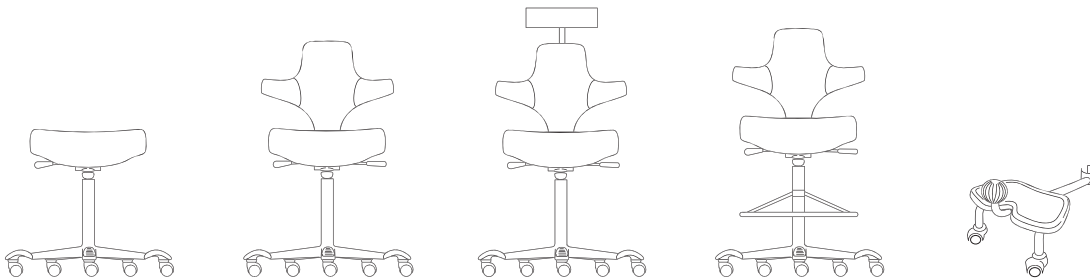

Width	23.5
Depth	19.5
Height	40-57
Seat width	19.25
Seat depth	14.5-18.125
Seat height	19-26
Back width	23.5
Back height	17.3125

HÅG Capisco Stool Saddle Seat with Back

Width	23.5
Depth	19.5
Height	38-47.875
Seat Width	19.25
Seat Depth	14.5-18.125
Seat Height	22.5-31.875
Back Width	23.5
Back Height	17.3125

izzyeasy

- Available on izzyquik, 2-day quick ship program
- Can meet CalTB133
- Limited lifetime warranty

HÅG Capisco Flat Seat no Back

Width	18.125
Depth	16
Height	19.5-26.5
Seat width	18.125
Seat height	19.5-26.5